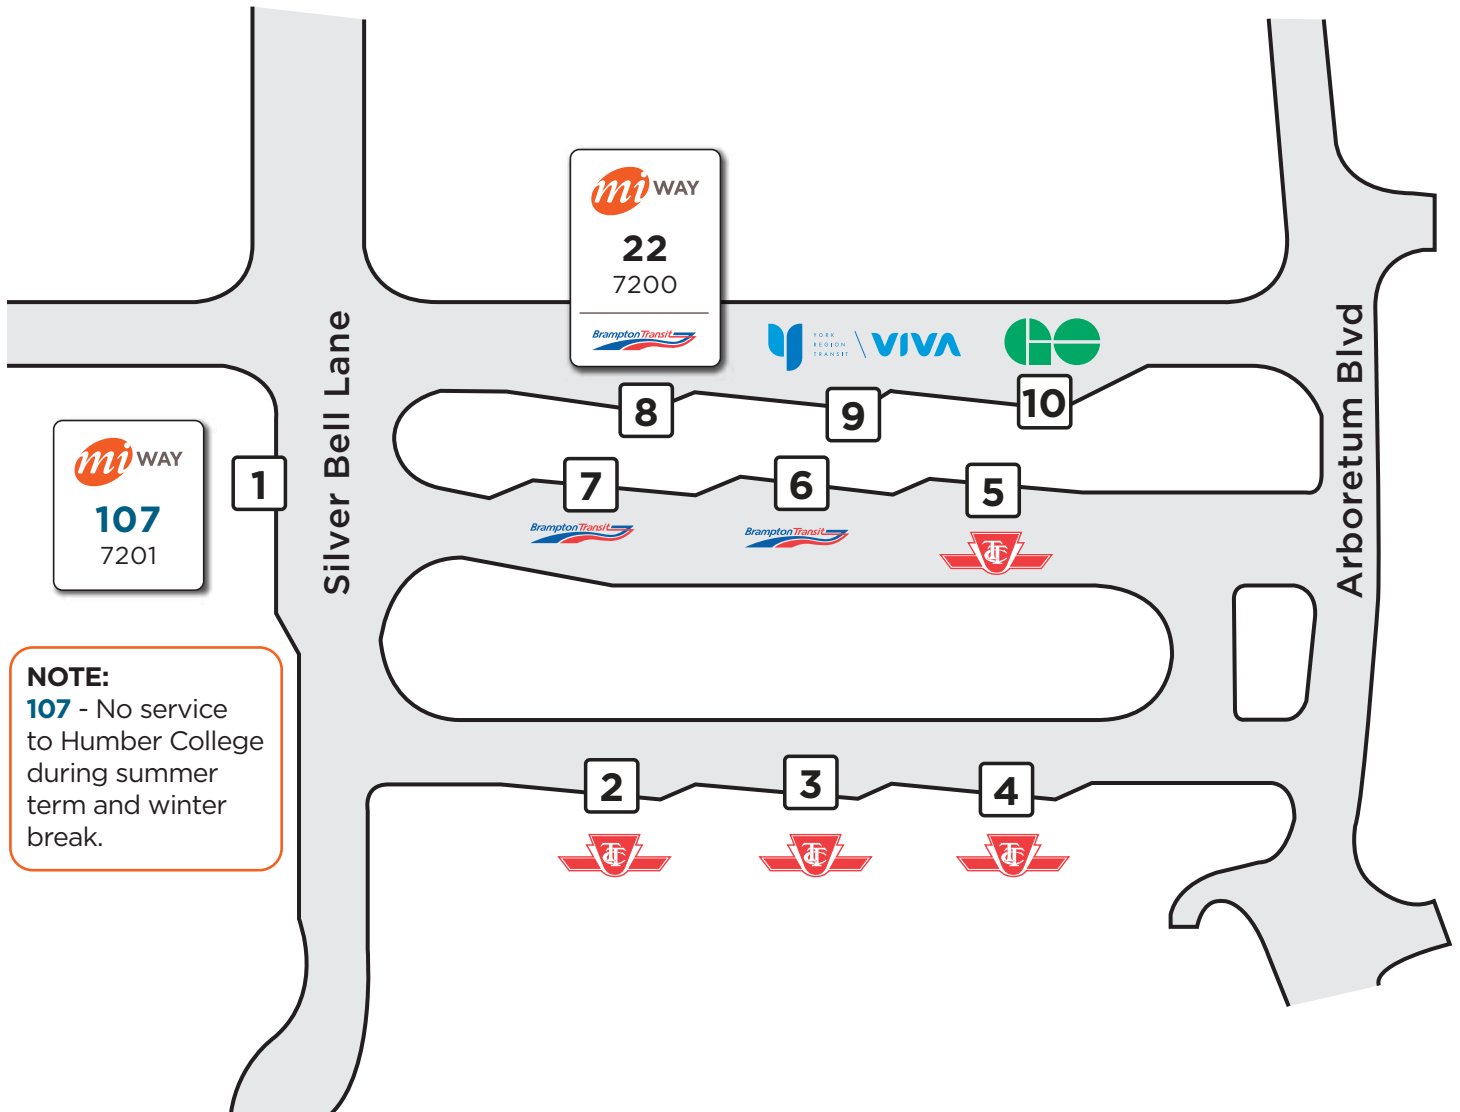

# Humber College

**NOTE:**  
**107** - No service to Humber College during summer term and winter break.

Map not to scale

**Legend**

<b>Local</b>	Route #	<b>22</b>	Platform Number	<b>8</b>
	Bus stop #	7200		