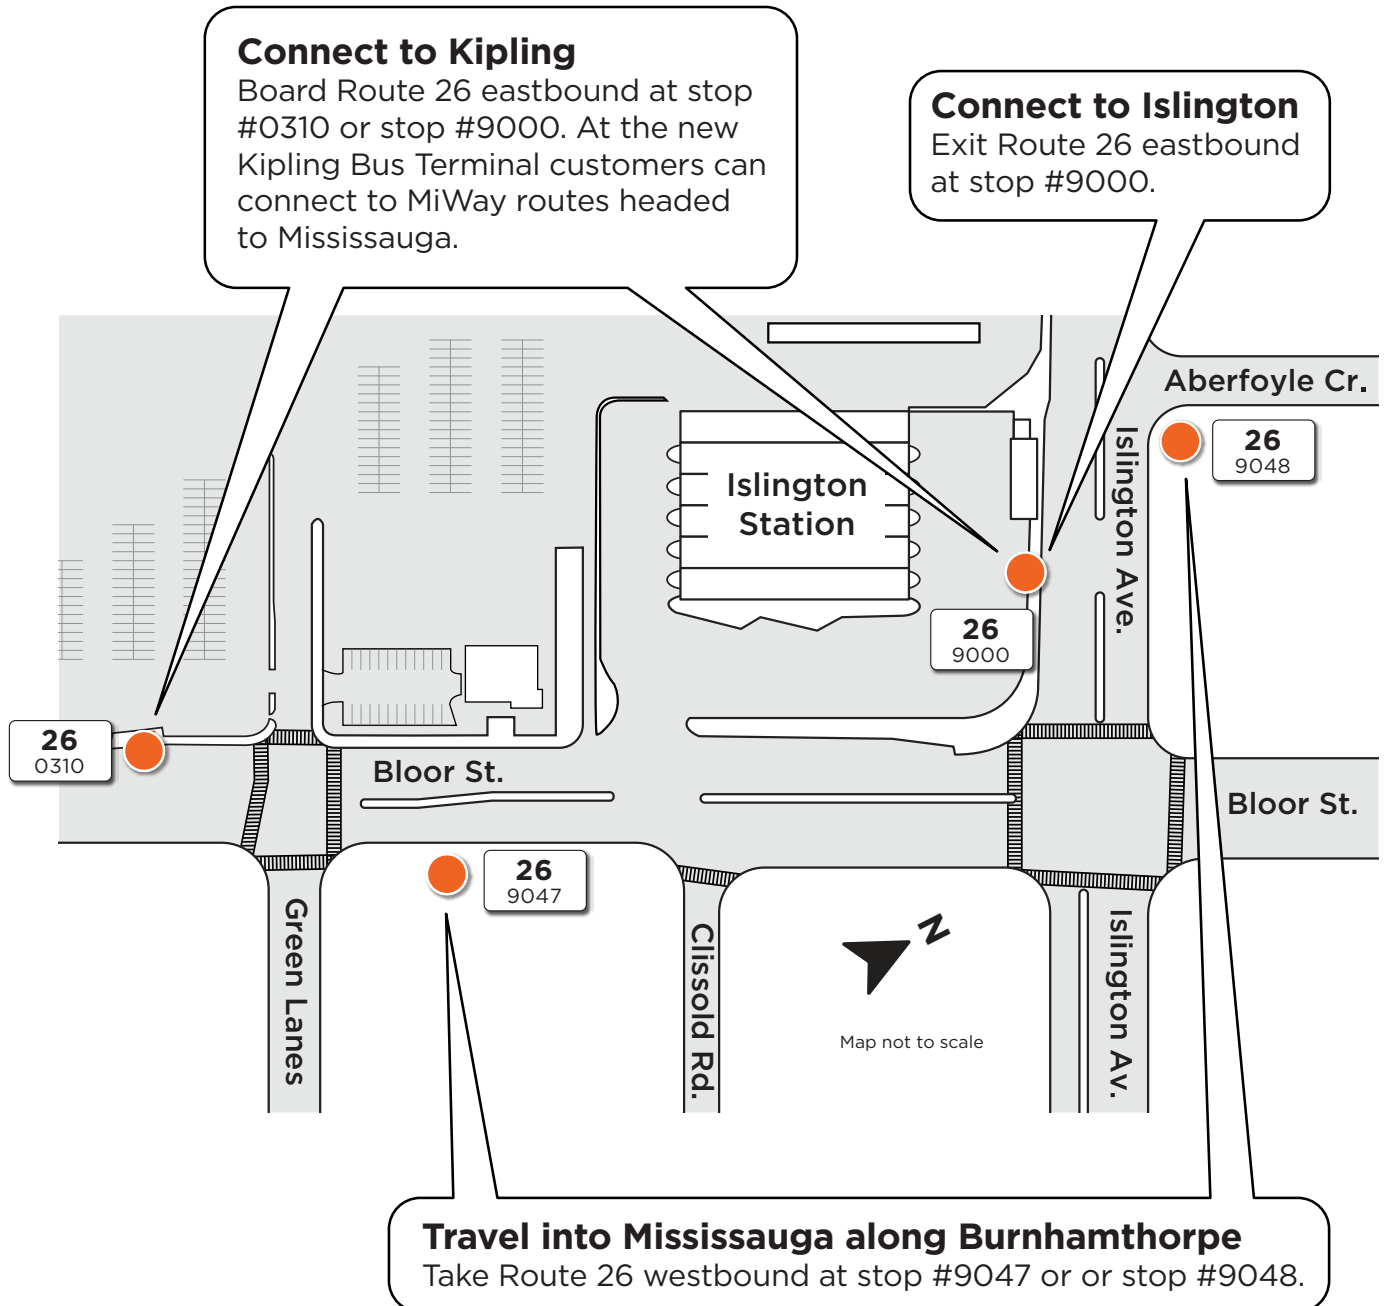

Islington Subway Station

For more information about this station, visit ttc.ca

Legend

Local

Route # — **26**
Bus stop # — 0310

Bus Stop Marker

Effective: January 4, 2021