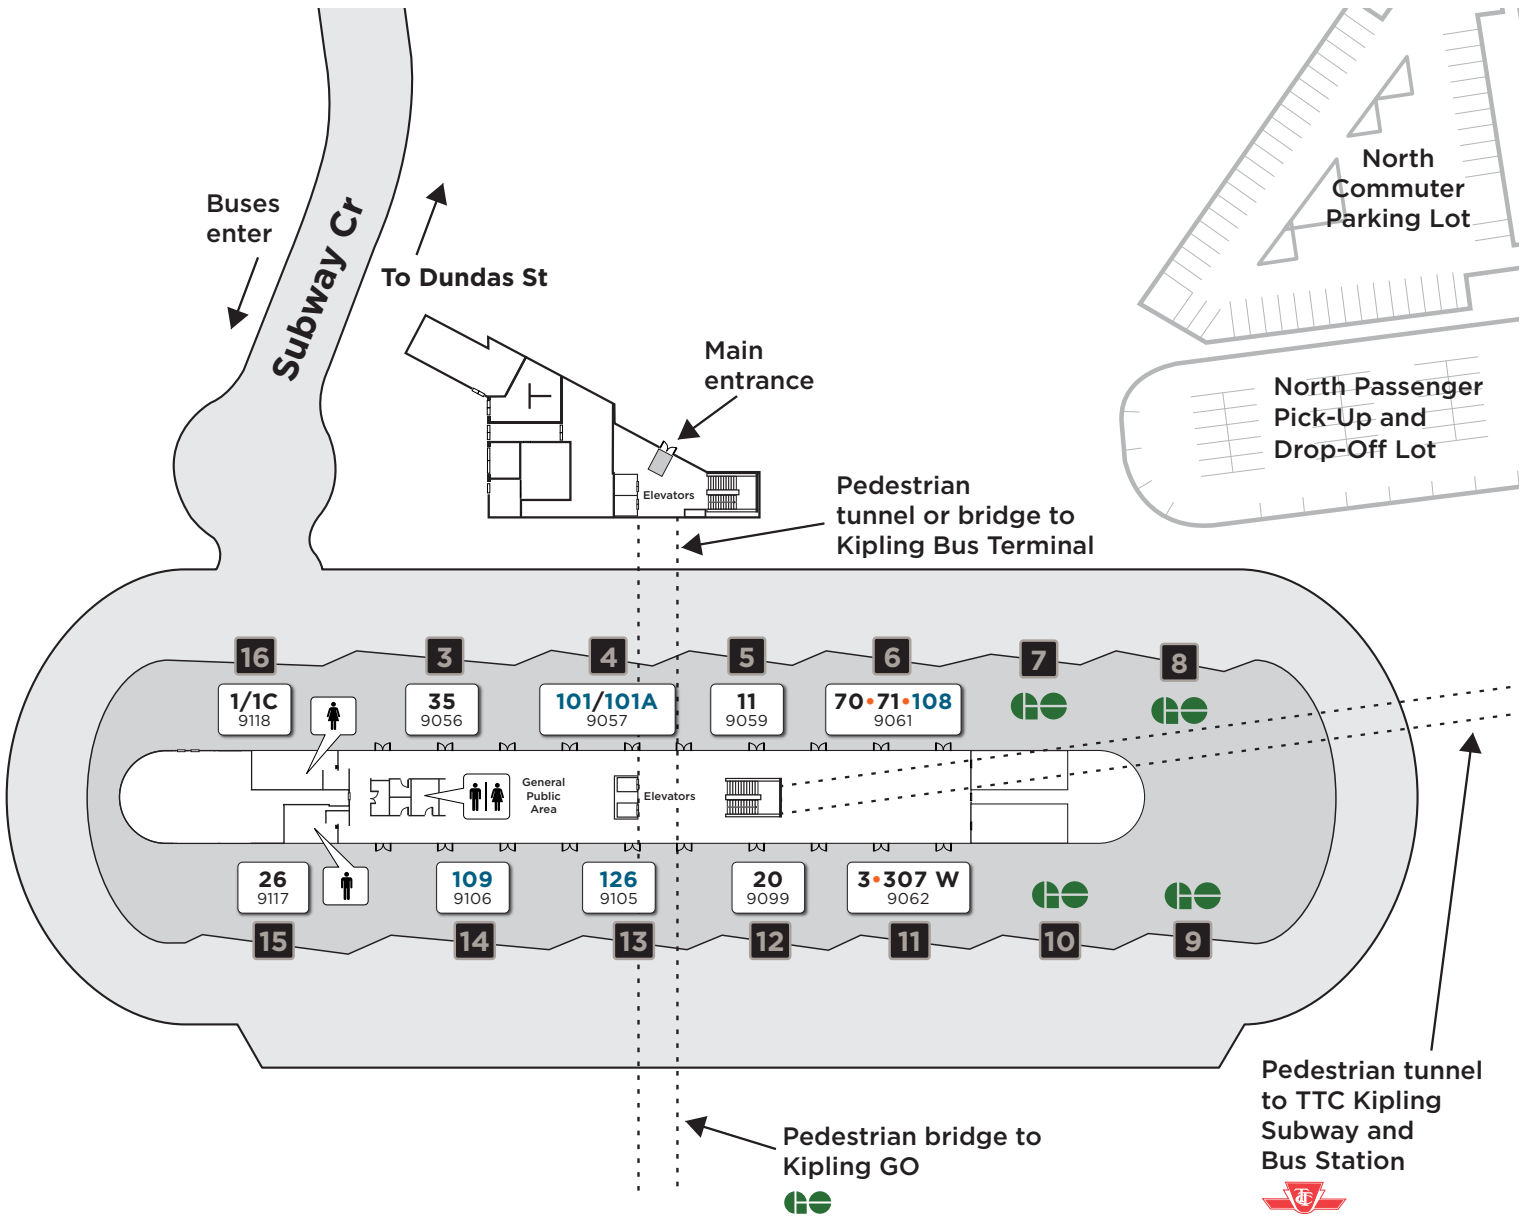

# Kipling Bus Terminal

Map not to scale

## Legend

**Local** Route # **1/1C** Bus stop # **9118** | **Express** Route # **101/101A** Bus stop # **9057** | Platform Number **4**

Effective: September 2, 2024