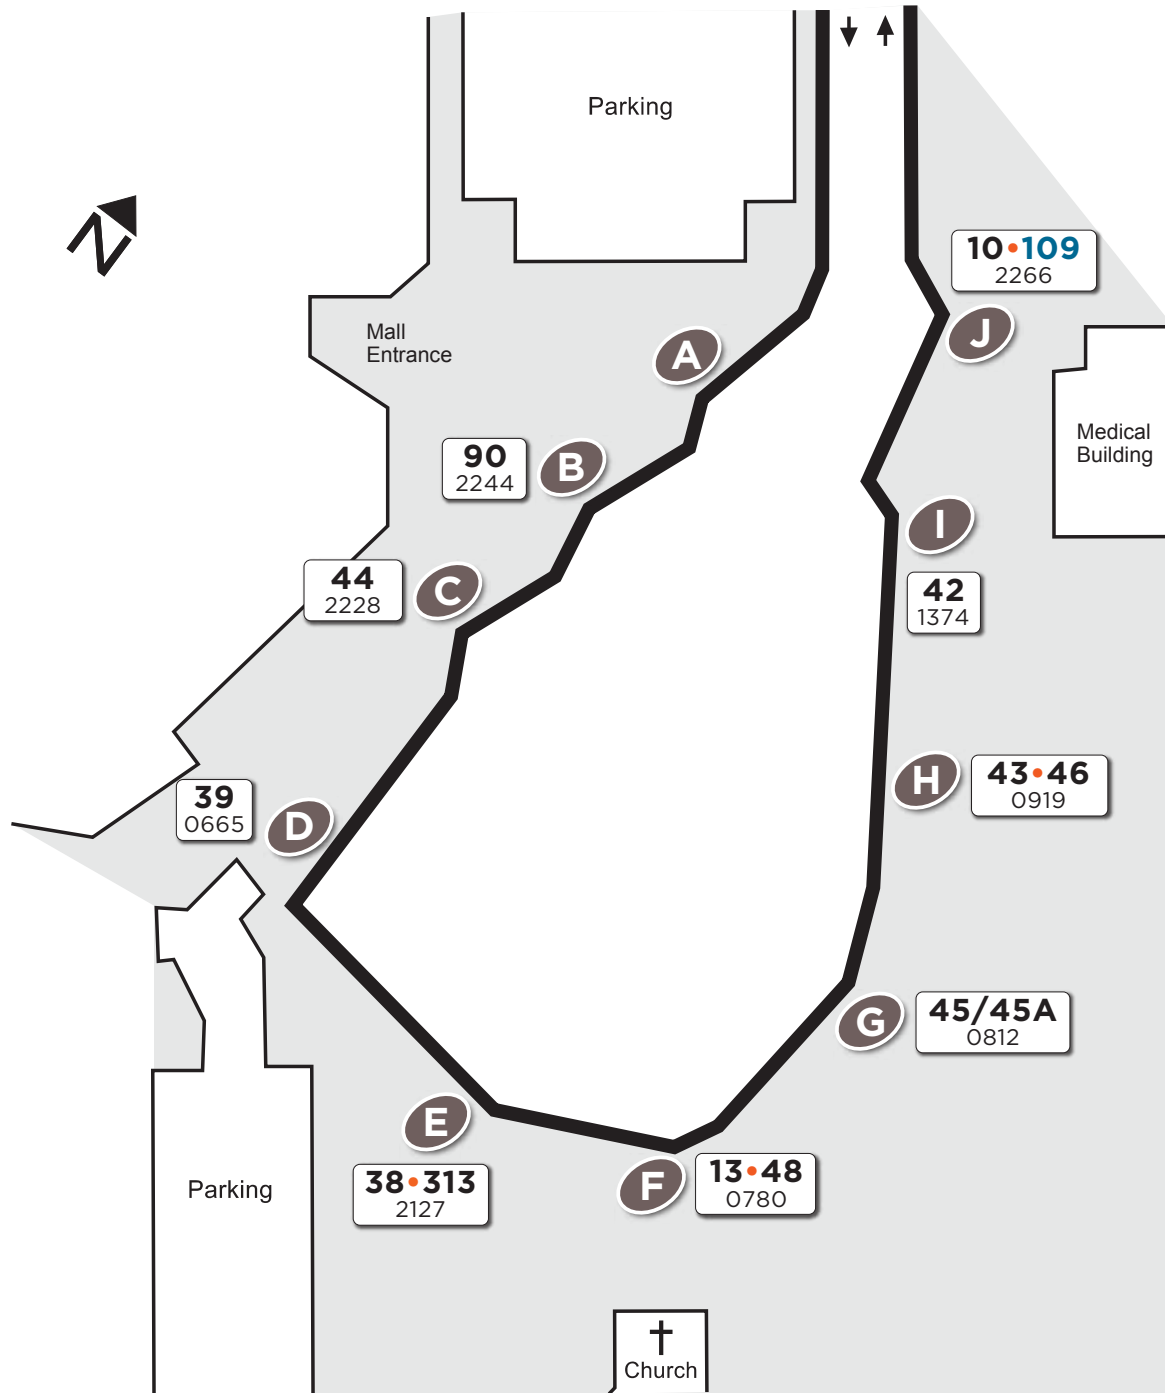

# Meadowvale Town Centre

Map not to scale

## Legend

**Local**

Route # — **44**  
Bus stop # — 2228

**Express**

Route # — **109**  
Bus stop # — 2266

Platform Letter

**A**

Effective: September 2, 2024