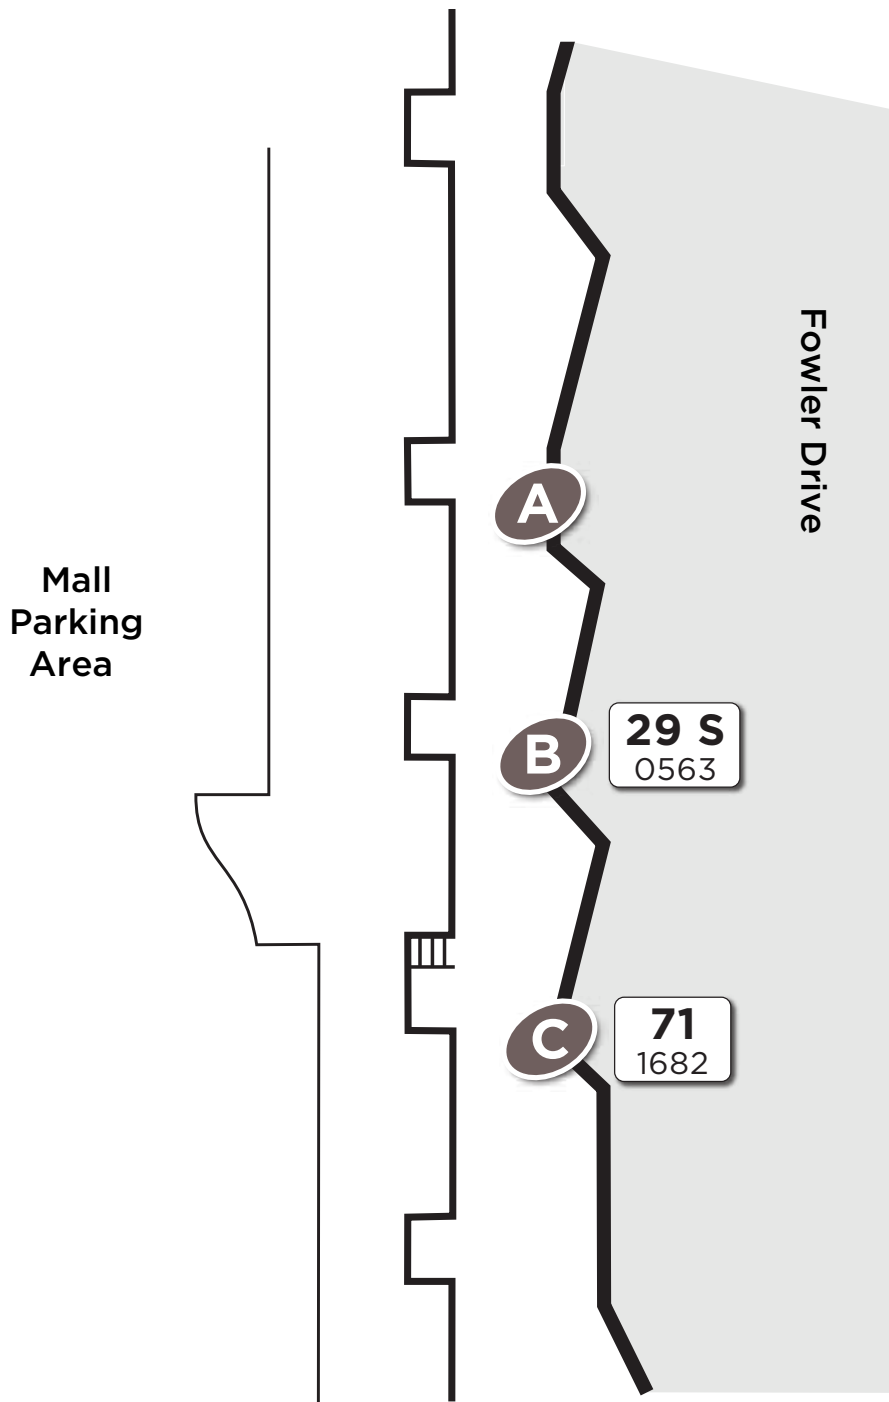

Sheridan Centre

Legend

Local

Route # — **29 S**
Bus stop # — 0563

Platform Letter

Effective: June 26, 2023