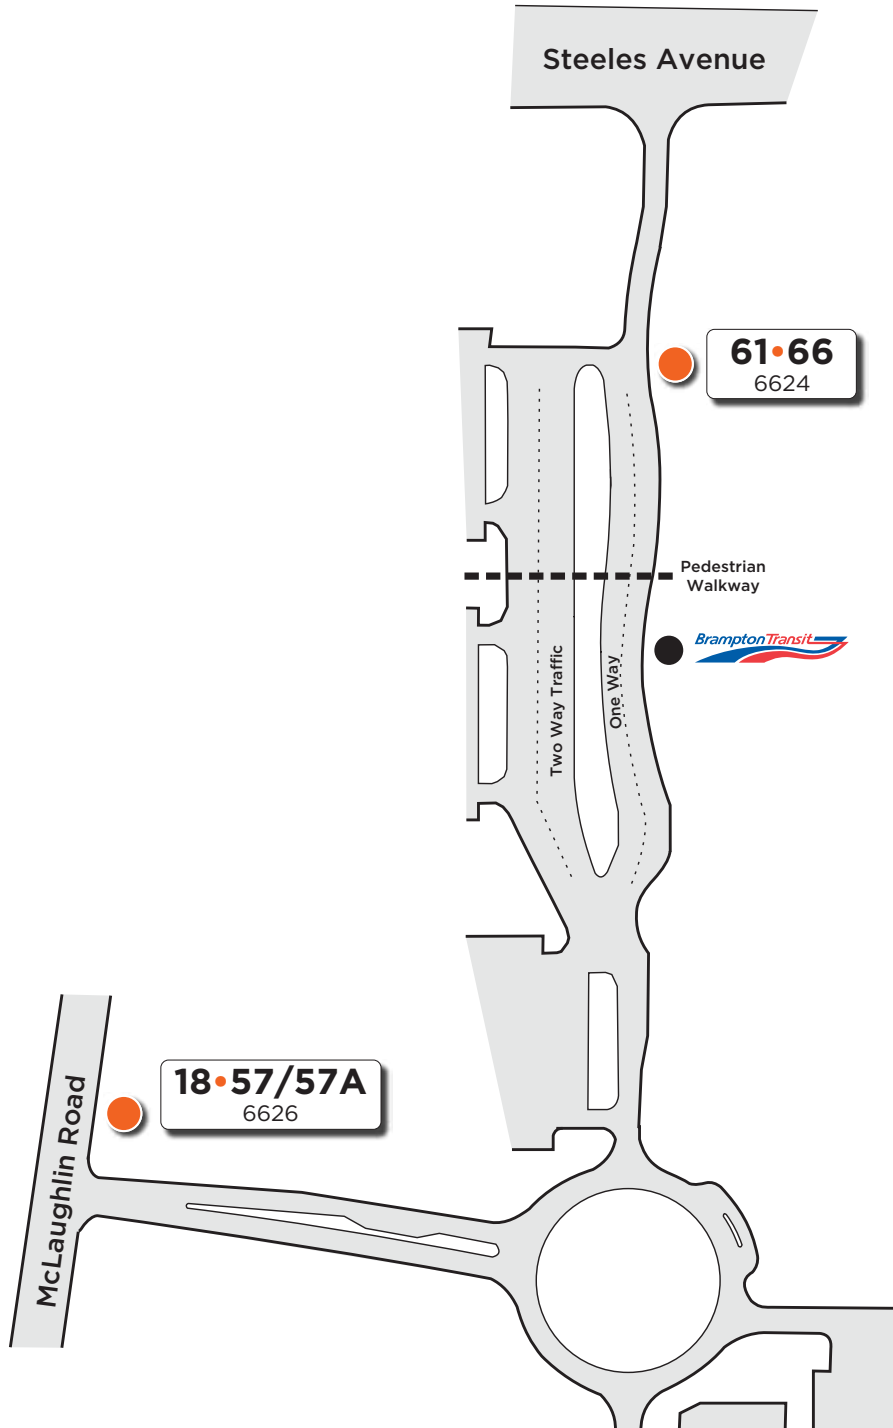

Sheridan College (Davis Campus)

Legend

Local

Route # — **61**
Bus stop # — 6624

Bus Stop Marker

Effective: July 1, 2024