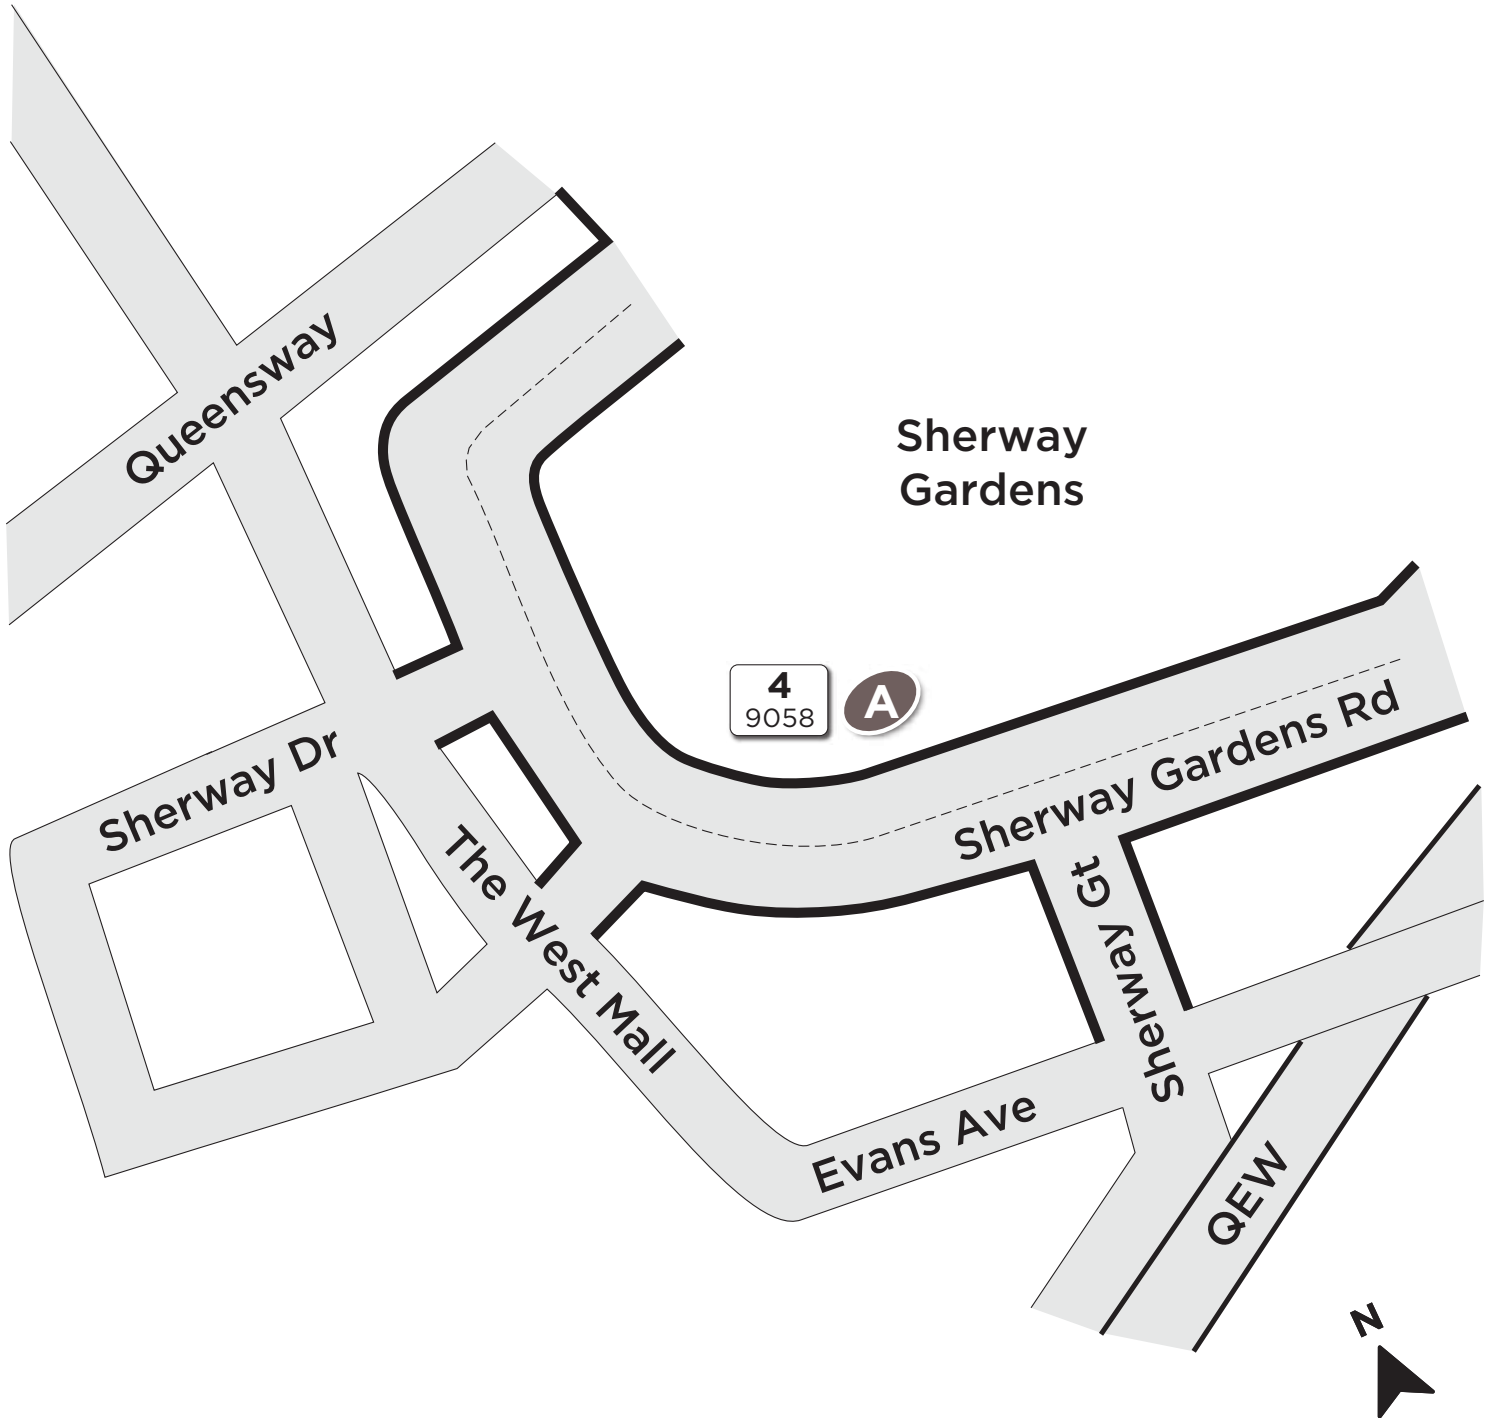

# Sherway Gardens

Map not to scale

## Legend

**Local**

Route # — **4**  
Bus stop # — 9058

Platform Letter

**A**

Effective: September 02, 2013