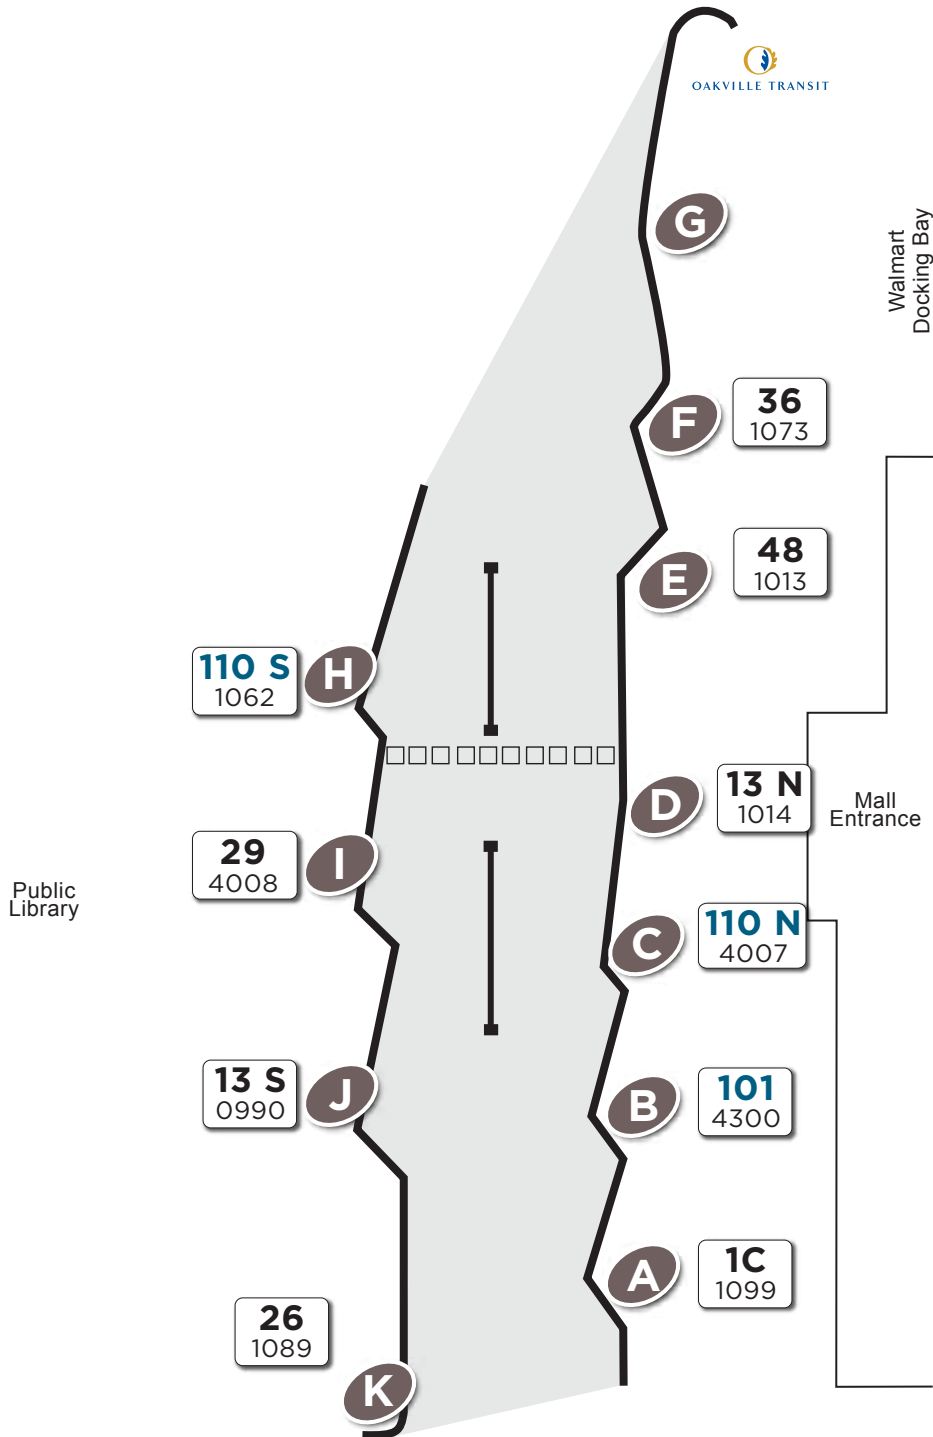

South Common Centre

Map not to scale

Legend

Local Route # **26**
Bus stop # 1089

Express Route # **110 S**
Bus stop # 1062

Platform Letter **A**

Effective: June 26, 2023