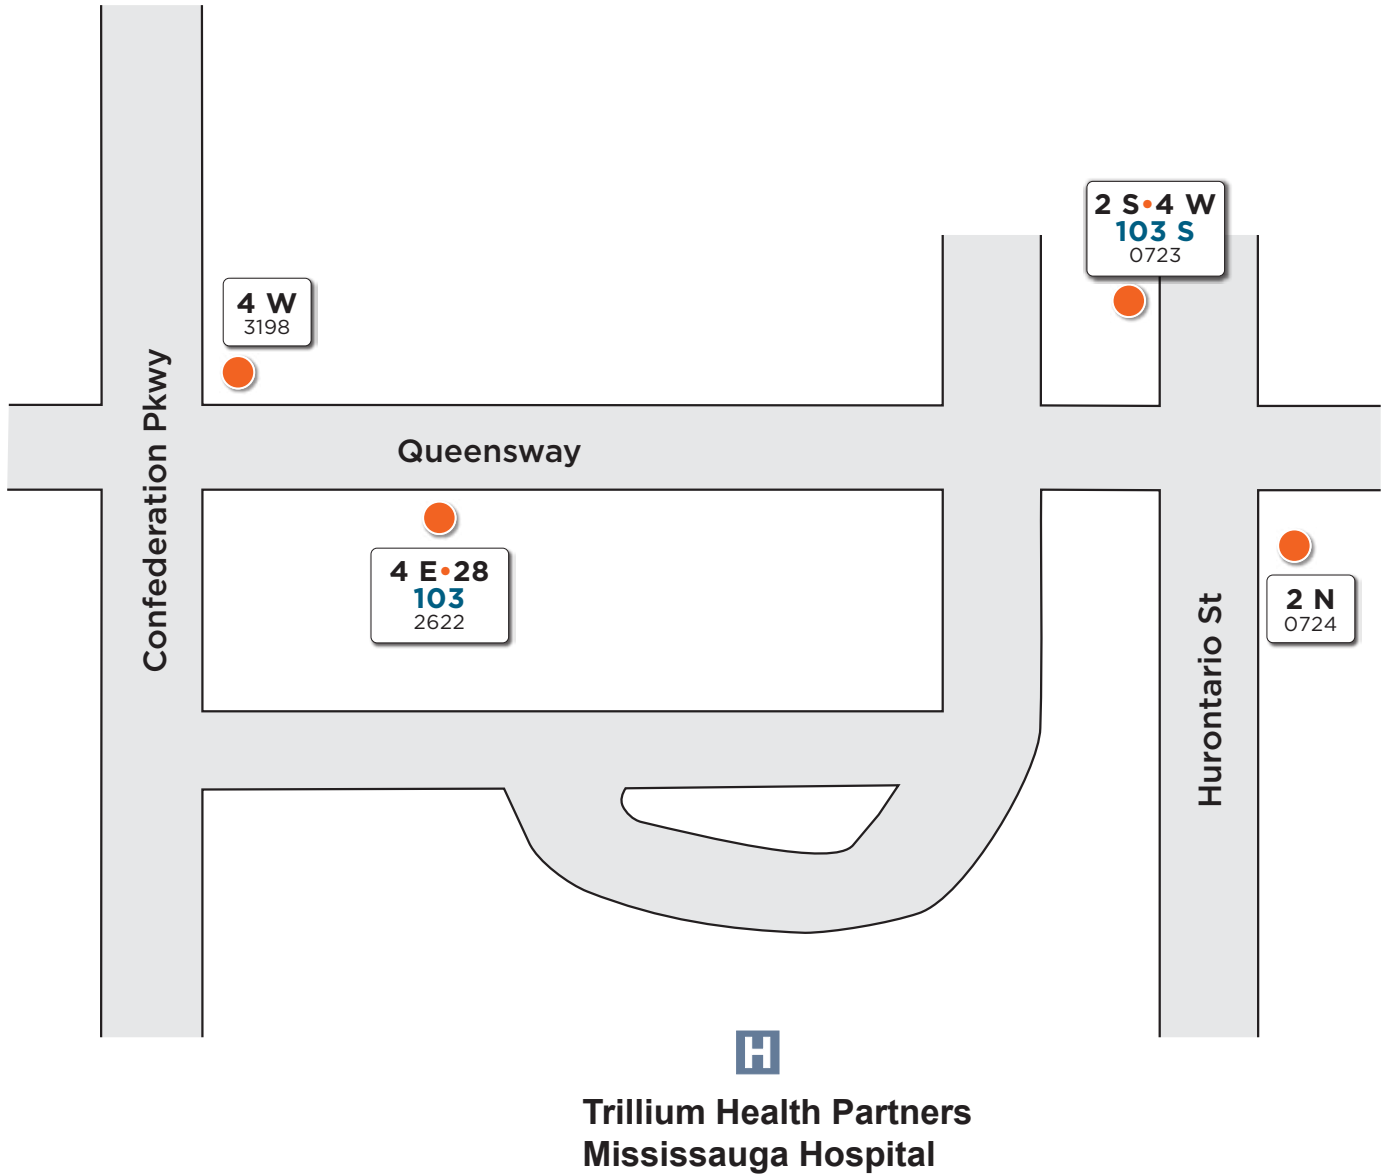

# Trillium Health Centre

Map not to scale

## Legend

**Local**

Route # — **28**  
Bus stop # — 2622

**Express**

Route # — **103**  
Bus stop # — 2622

Bus Stop Marker

Effective: August 1, 2022