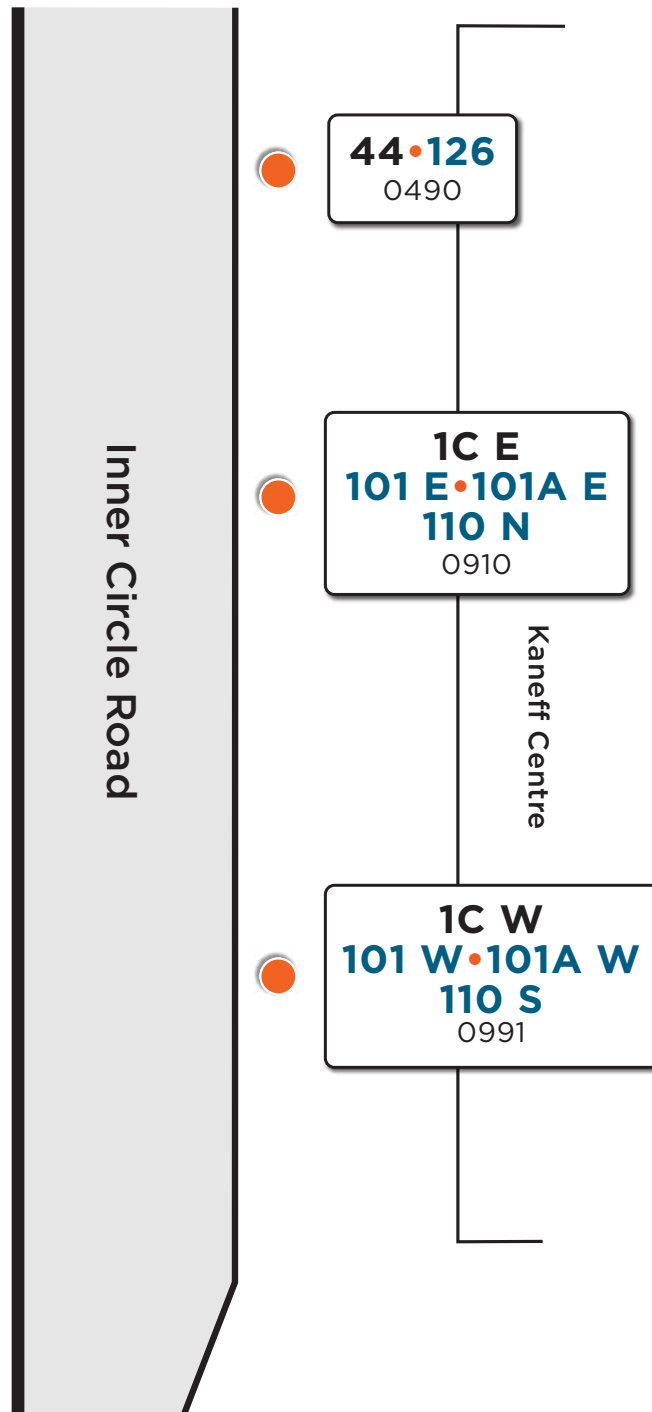

# University of Toronto Mississauga

**Note:**

**101A** - No service to UTM during summer term and winter break

Map not to scale

## Legend

**Local**

Route # — **1C W**  
Bus stop # — 0991

**Express**

Route # — **110 S**  
Bus stop # — 0991

Bus Stop Marker

Effective: September 2, 2024