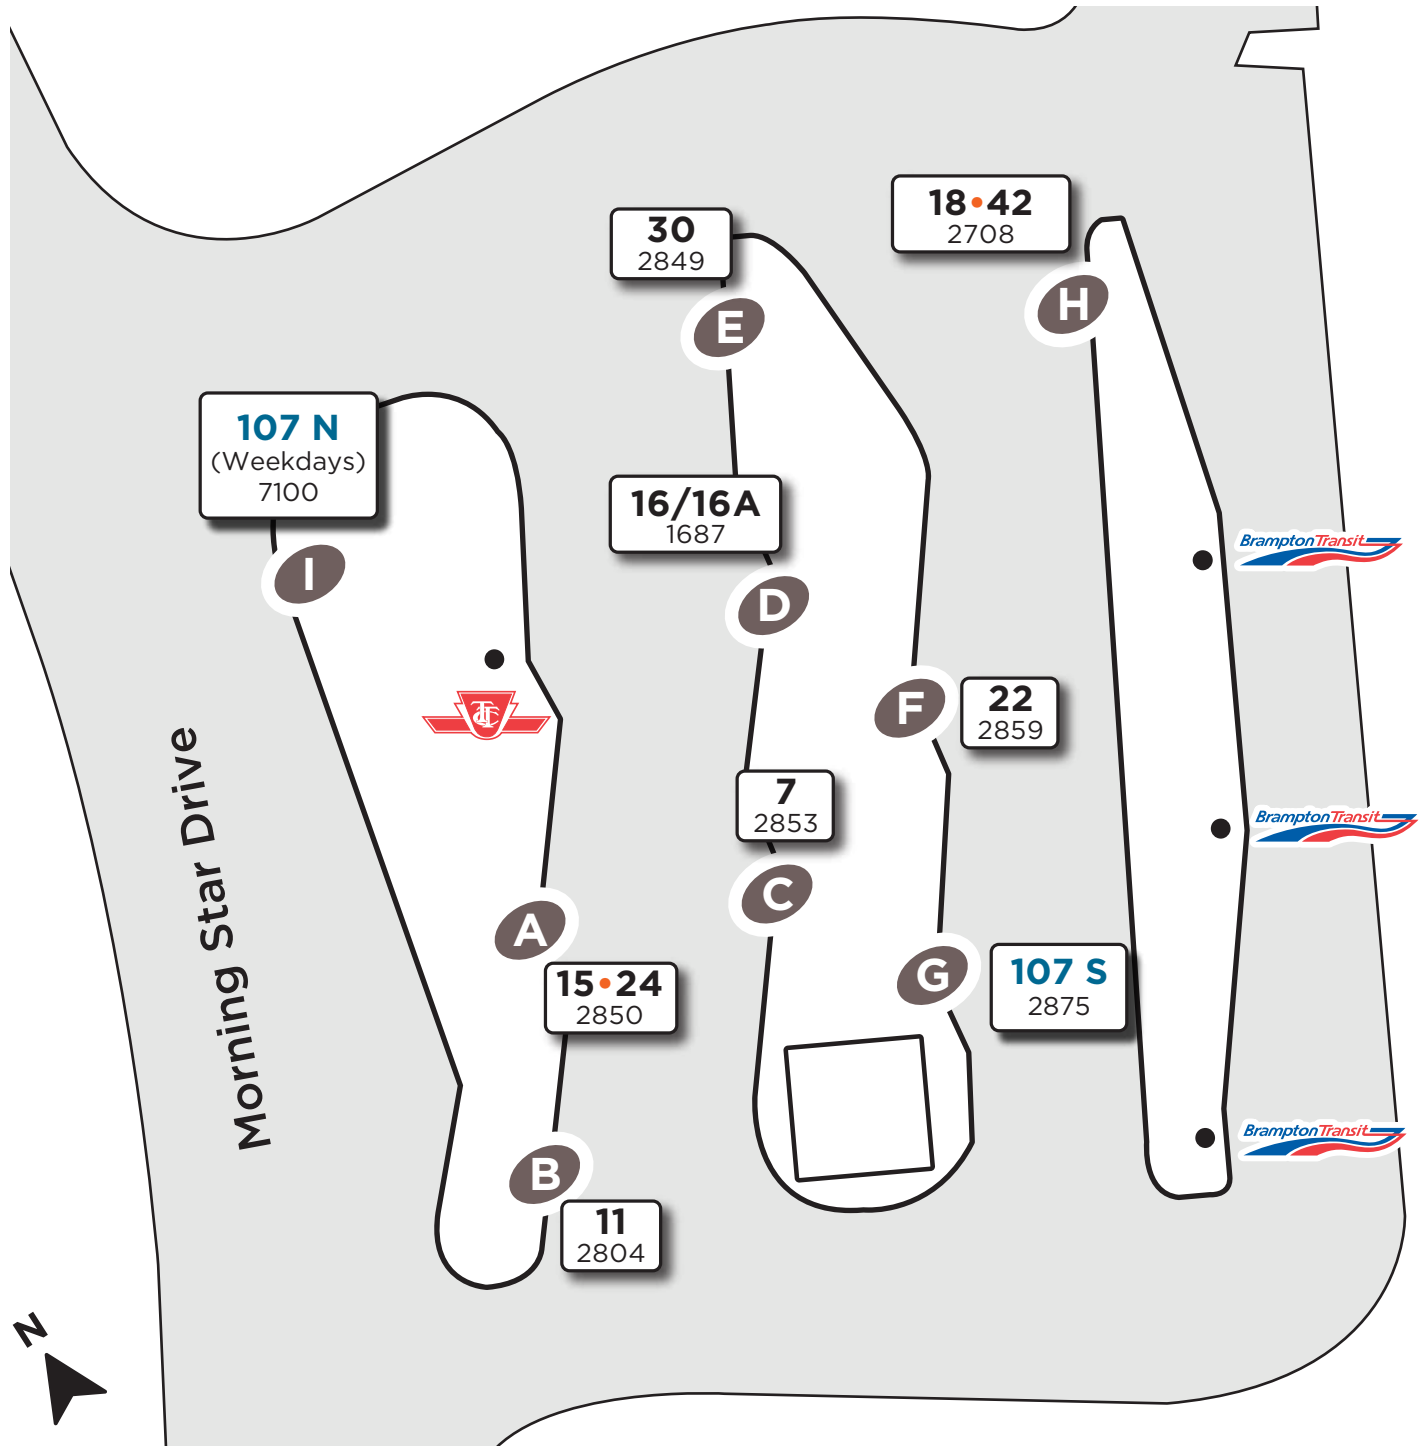

# Westwood Square Transit Terminal

Map not to scale

## Legend

**Local** Route # **30**  
Bus stop # 2849

**Express** Route # **107 N**  
(Weekdays)  
Bus stop # 7100

Platform Letter **I**

Effective: July 1, 2024