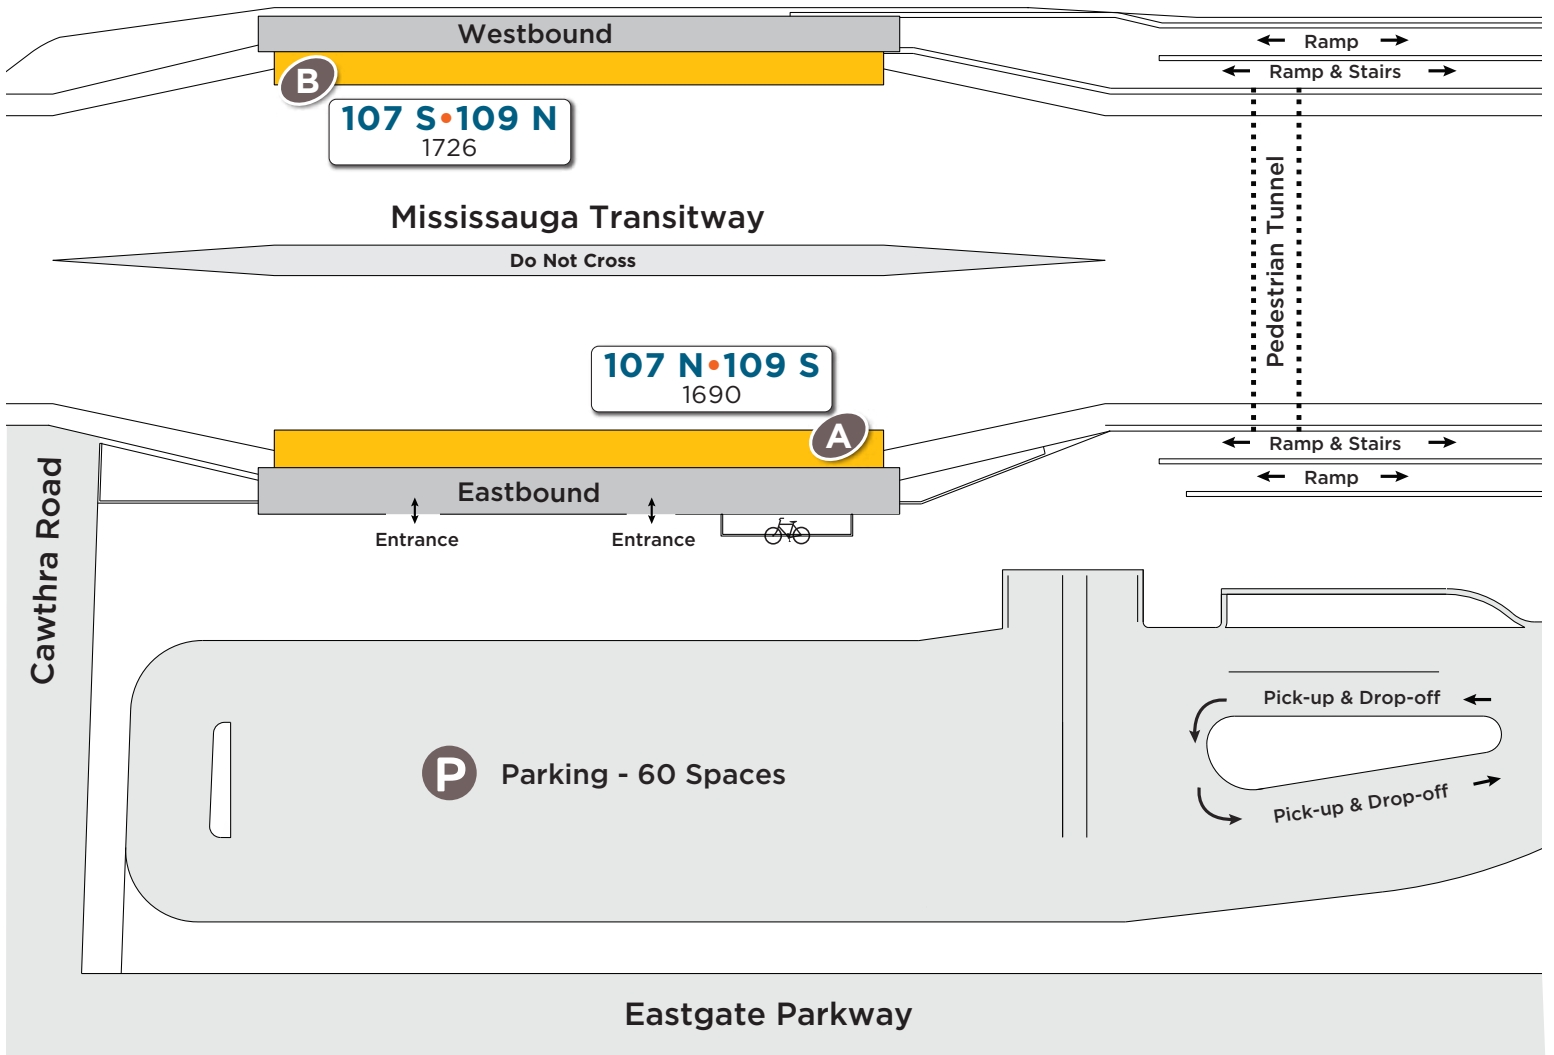

Cawthra Station

Map not to scale

Legend

Express	Route #	107 S	Platform Letter	A	Platform	
	Bus stop #	1690		Enclosed Area		

Effective: September 6, 2021