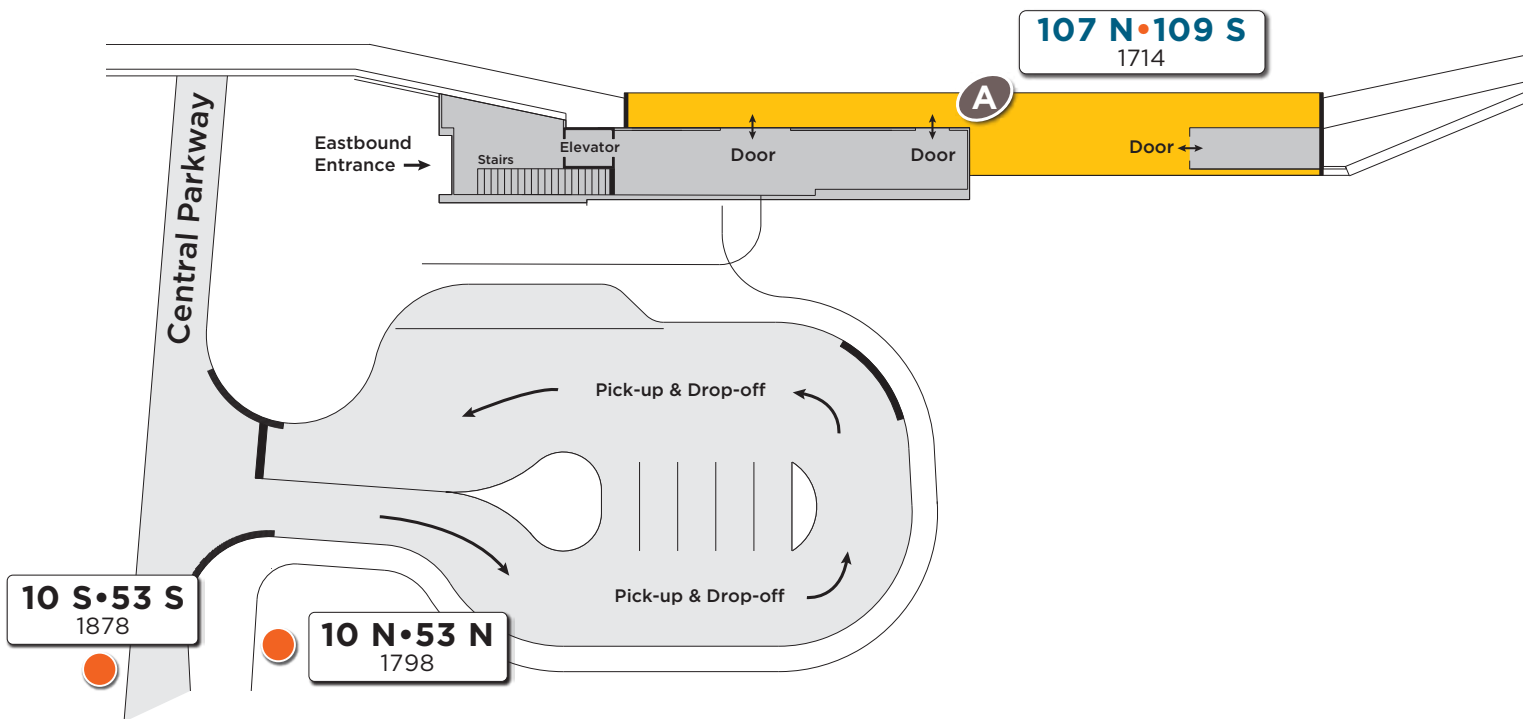

Central Parkway Station

Highway 403

Mississauga Transitway

Do Not Cross

Map not to scale

Legend

Express

Route # — **107 S**
Bus stop # — 1714

Platform Letter

Platform

Enclosed Area

Bus Stop Marker

Effective: September 6, 2021