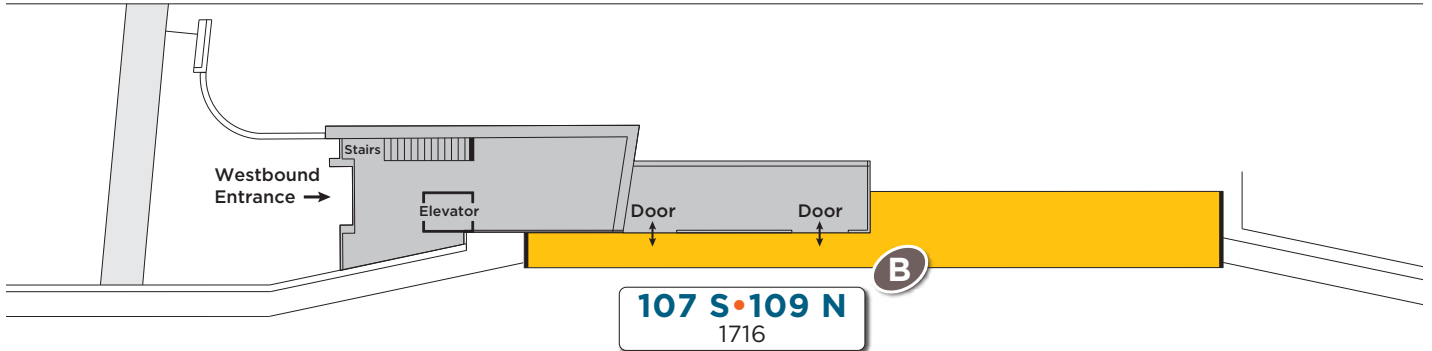

Central Parkway Station

Highway 403

Mississauga Transitway

Do Not Cross

Map not to scale

Legend

Express

Route # — **107 S**
Bus stop # — 1714

Platform Letter

Platform

Enclosed Area

Bus Stop Marker

Effective: September 6, 2021