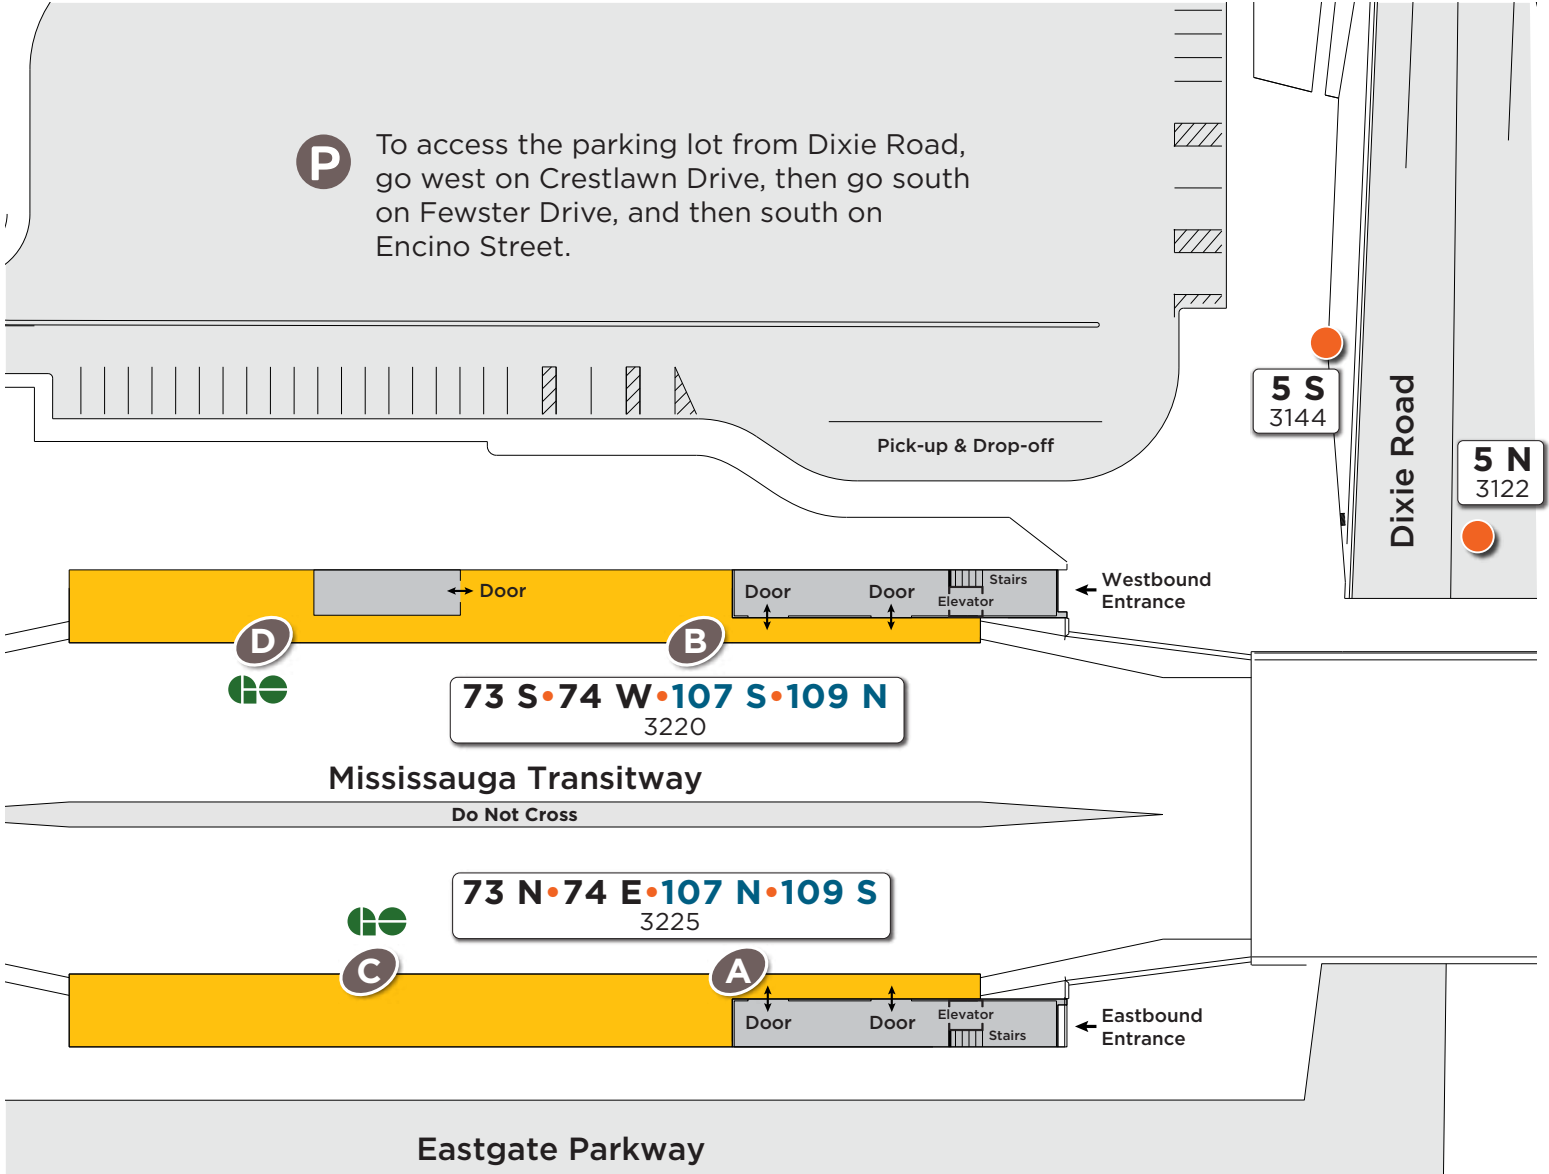

Dixie Station

P To access the parking lot from Dixie Road, go west on Crestlawn Drive, then go south on Fewster Drive, and then south on Encino Street.

Map not to scale

Legend

Local

Route # **74 E**
Bus stop # 3225

Express

Route # **109 S**
Bus stop # 3225

Platform Letter

Platform

Enclosed Area

Bus Stop Marker

Effective: September 6, 2021