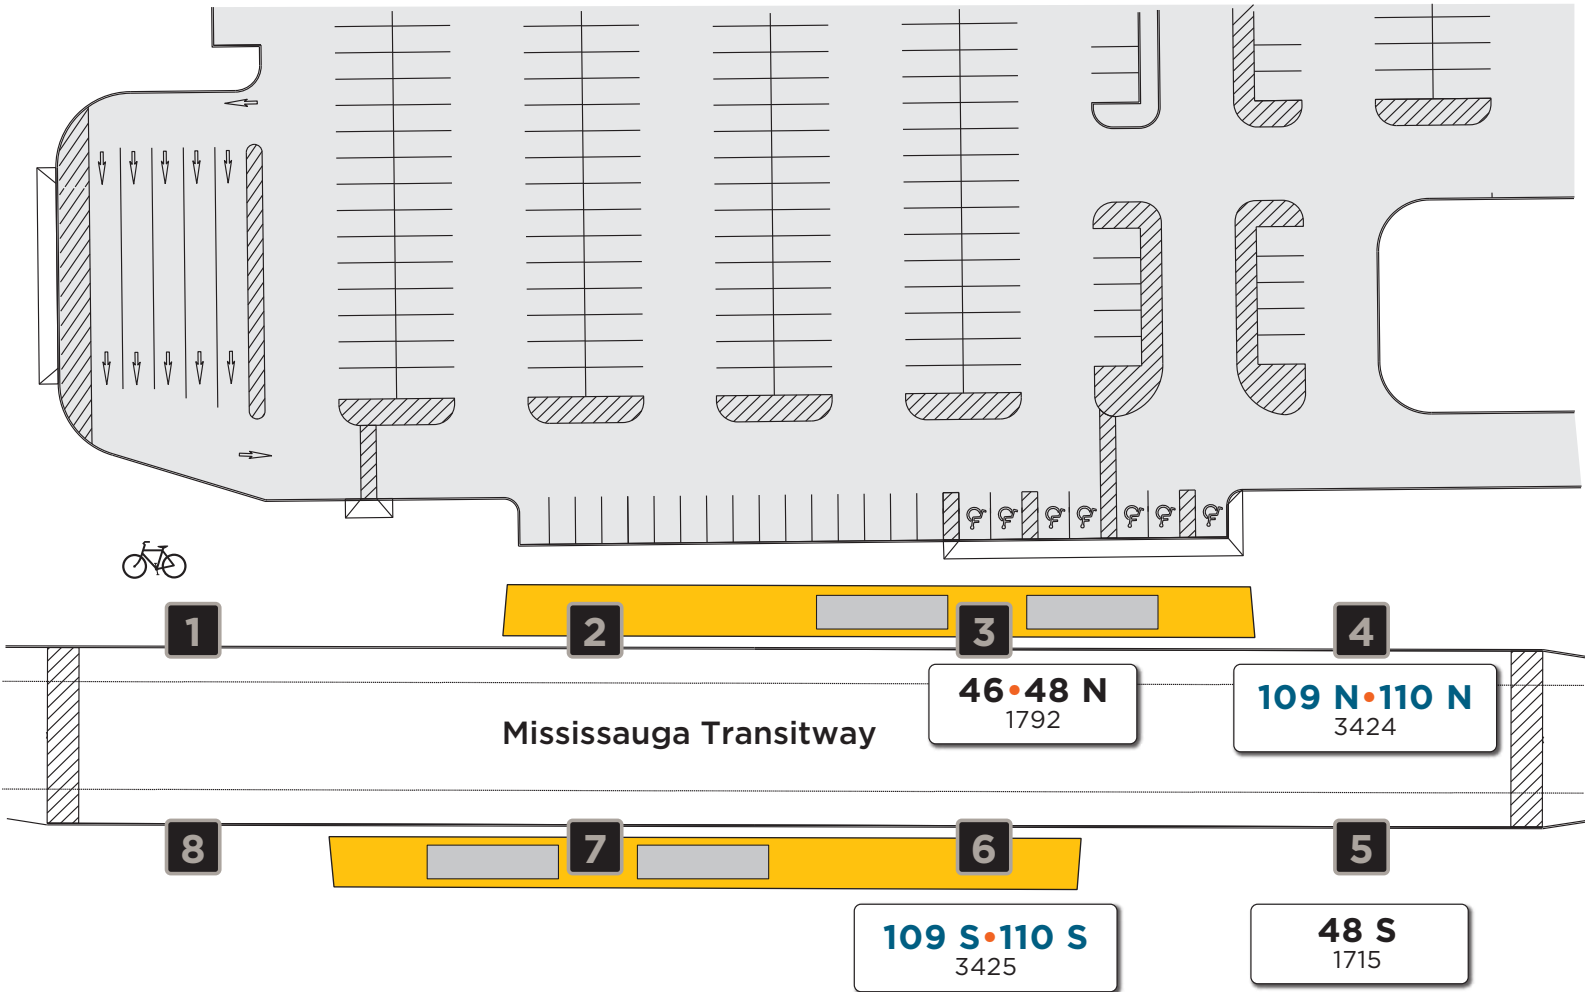

Erin Mills Station

Map not to scale

Legend

Express Route # — **109 S**
 Bus stop # — 3425

6 Platform Number

 Sheltered Platform
 Enclosed Area

Effective: June 26, 2023