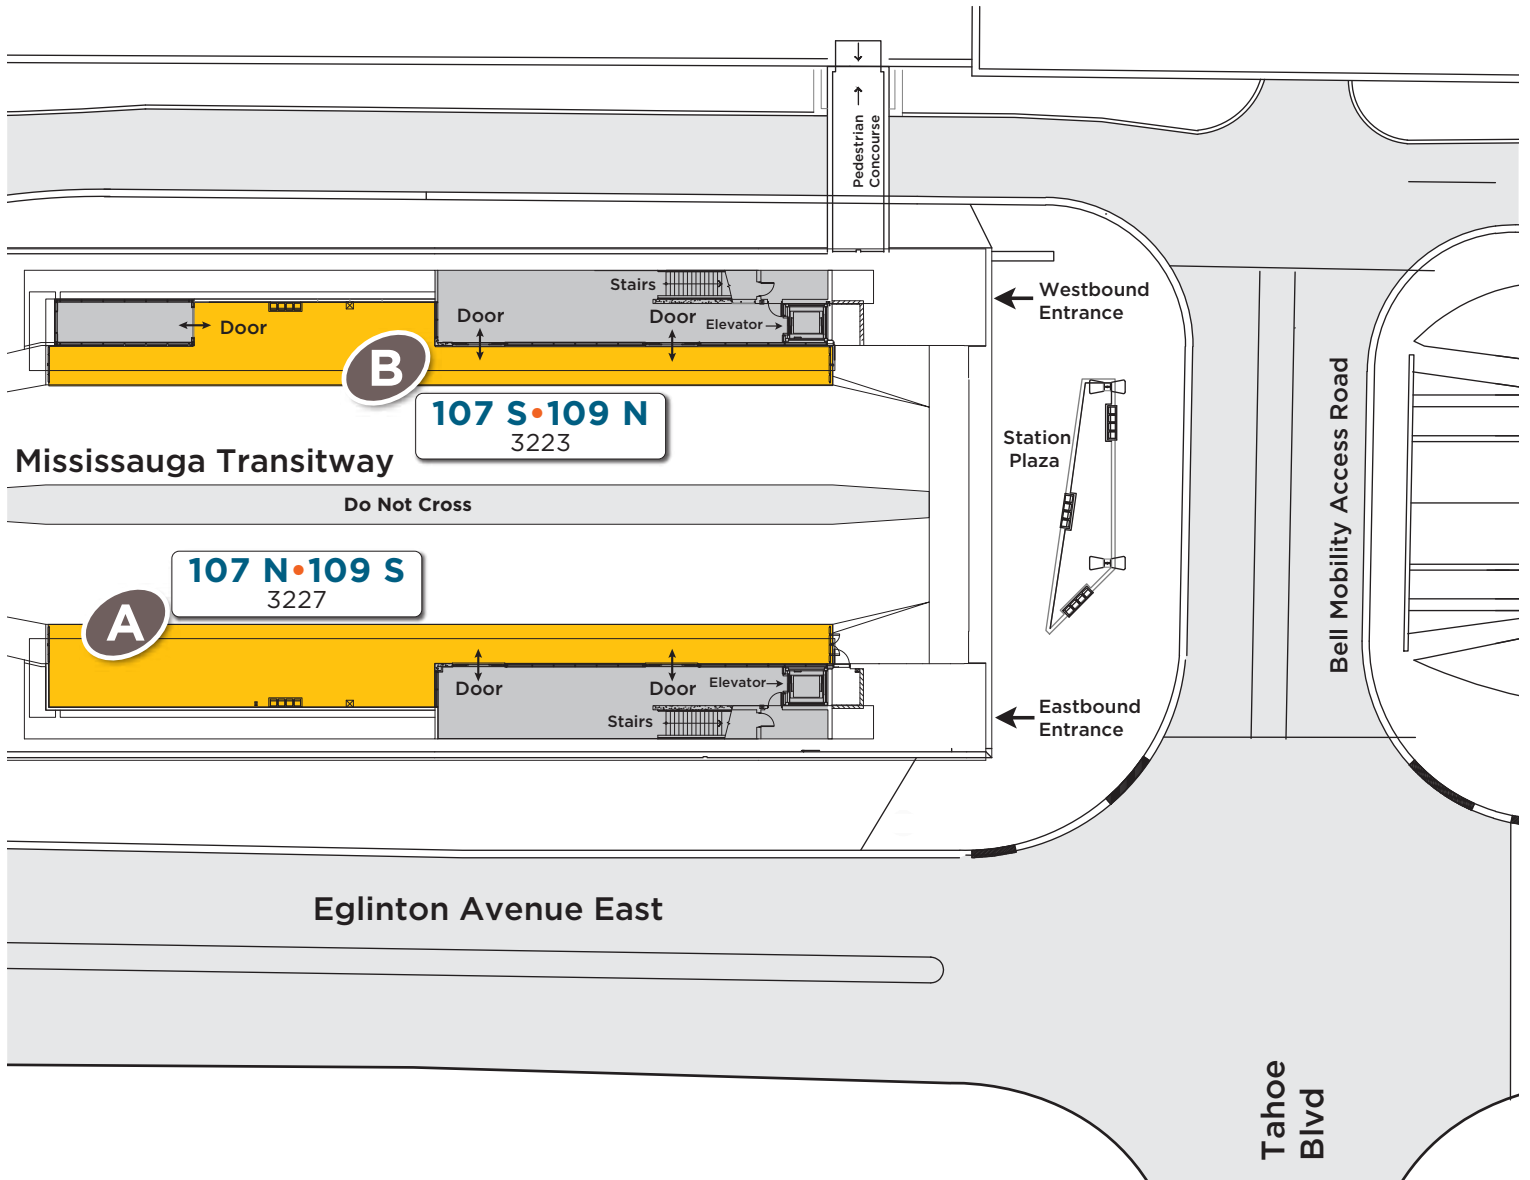

Etobicoke Creek Station

Map not to scale

Legend

Express Route # — **109 S**
Bus stop # — **3227**

Platform Letter **A**

Platform 
Enclosed Area 

Effective: September 2, 2024