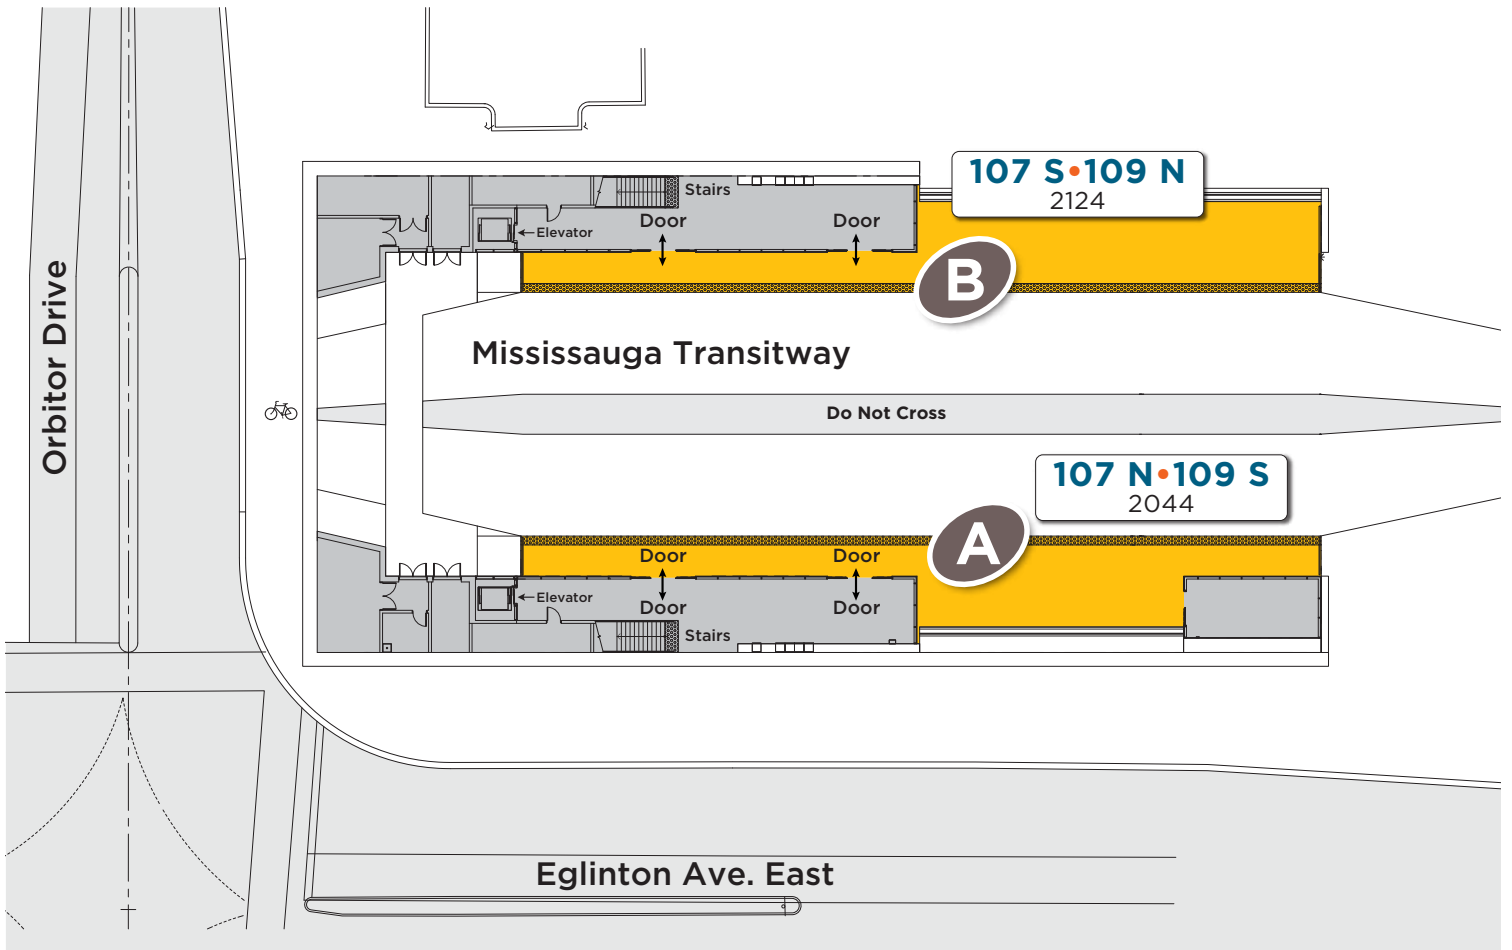

Orbitor Station

Map not to scale

Legend

Express Route # — **109 S**
Bus stop # — **2044**

Platform Letter **A**

Platform 
Enclosed Area 

Effective: September 2, 2024