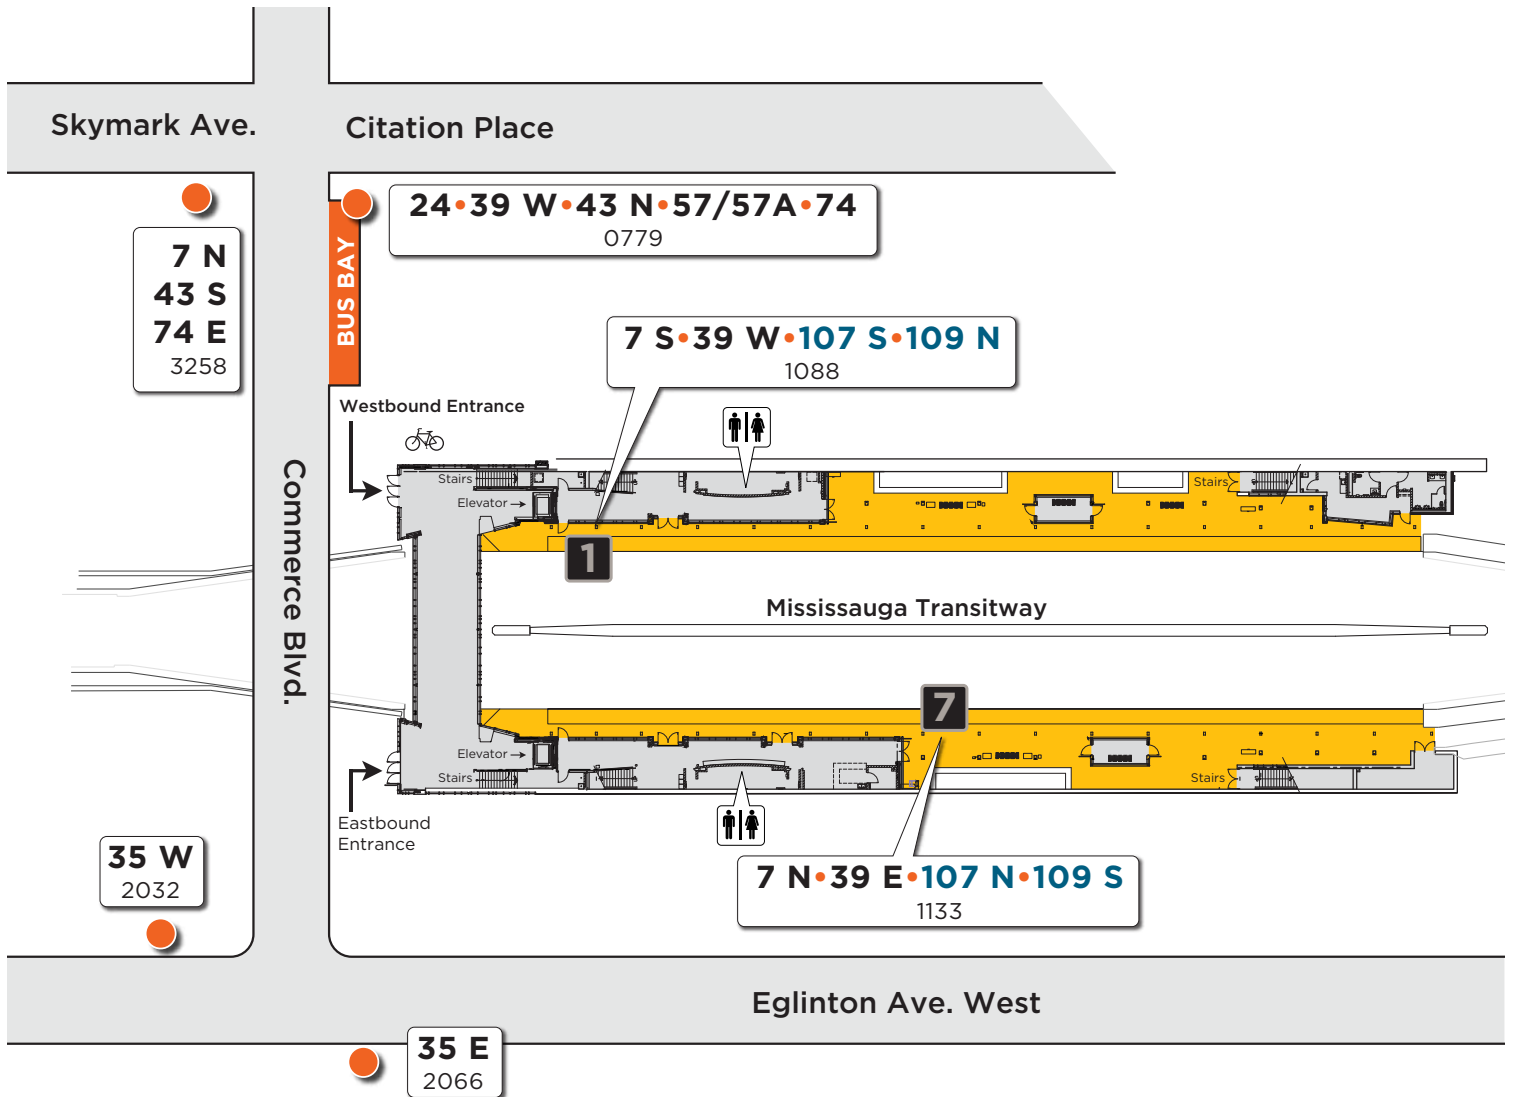

Renforth Station

Map not to scale

Legend

Local

Route # — **7 N**
Bus stop # — 3258

Express

Route # — **109 S**
Bus stop # — 1133

7

Platform Number

Platform 
Enclosed Area 

 Bus Stop Marker

Effective: October 28, 2024