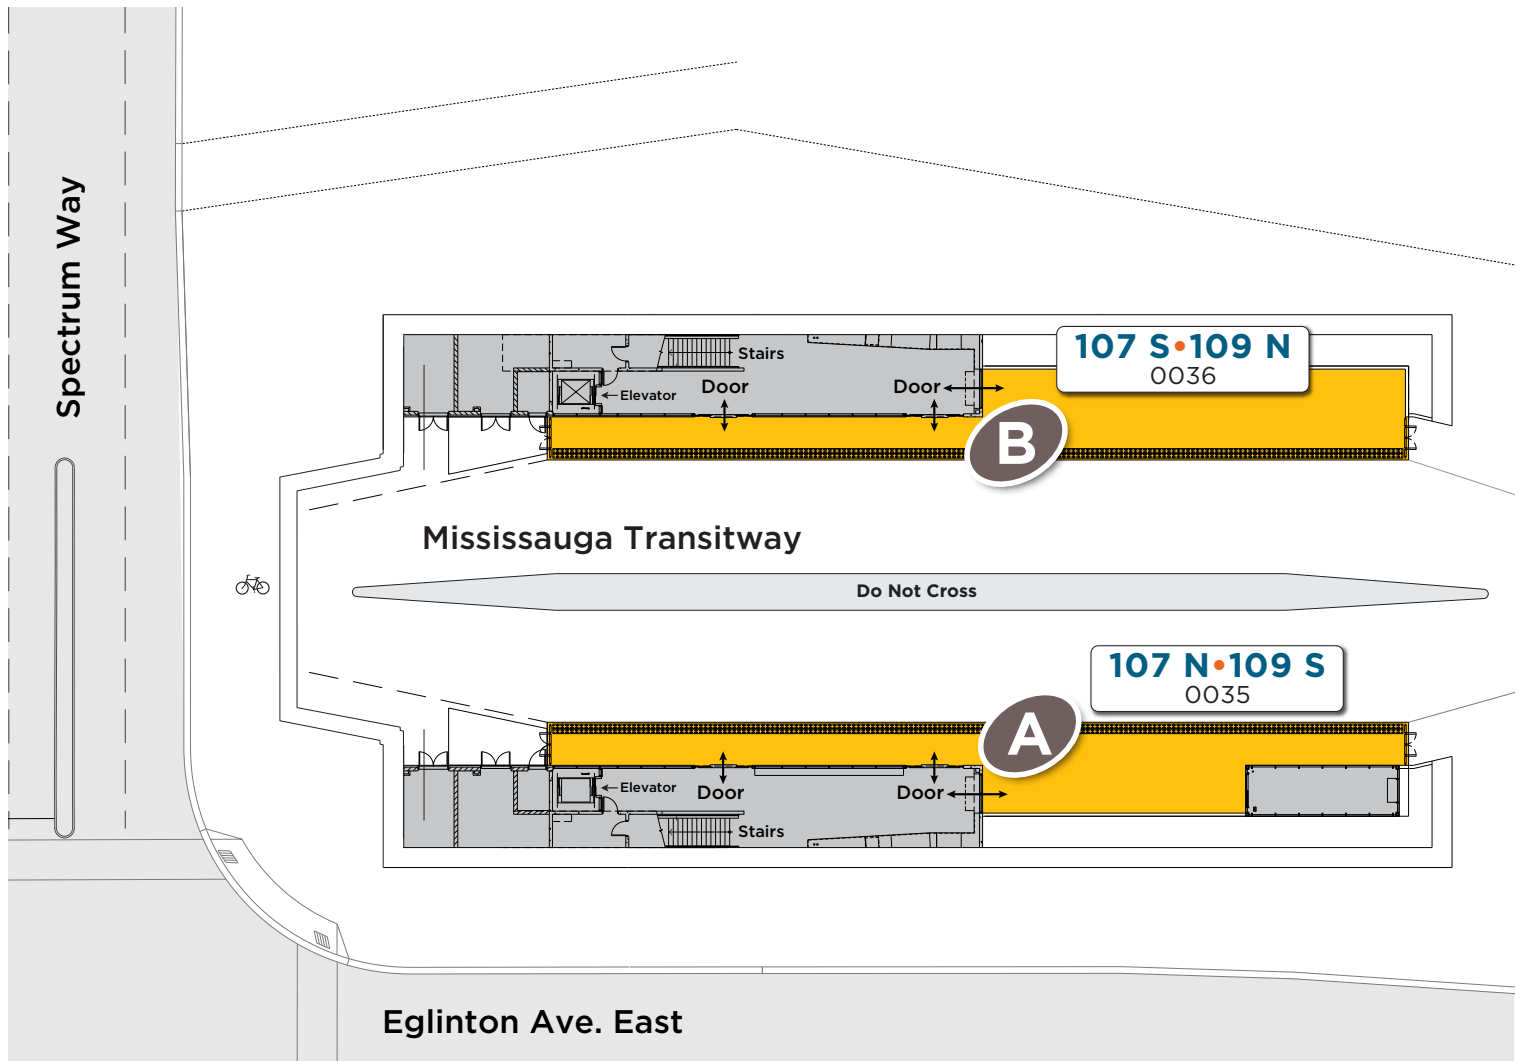

Spectrum Station

Map not to scale

Legend

Express

Route # — **109 S**
Bus stop # — 0035

Platform Letter

Platform

Enclosed Area