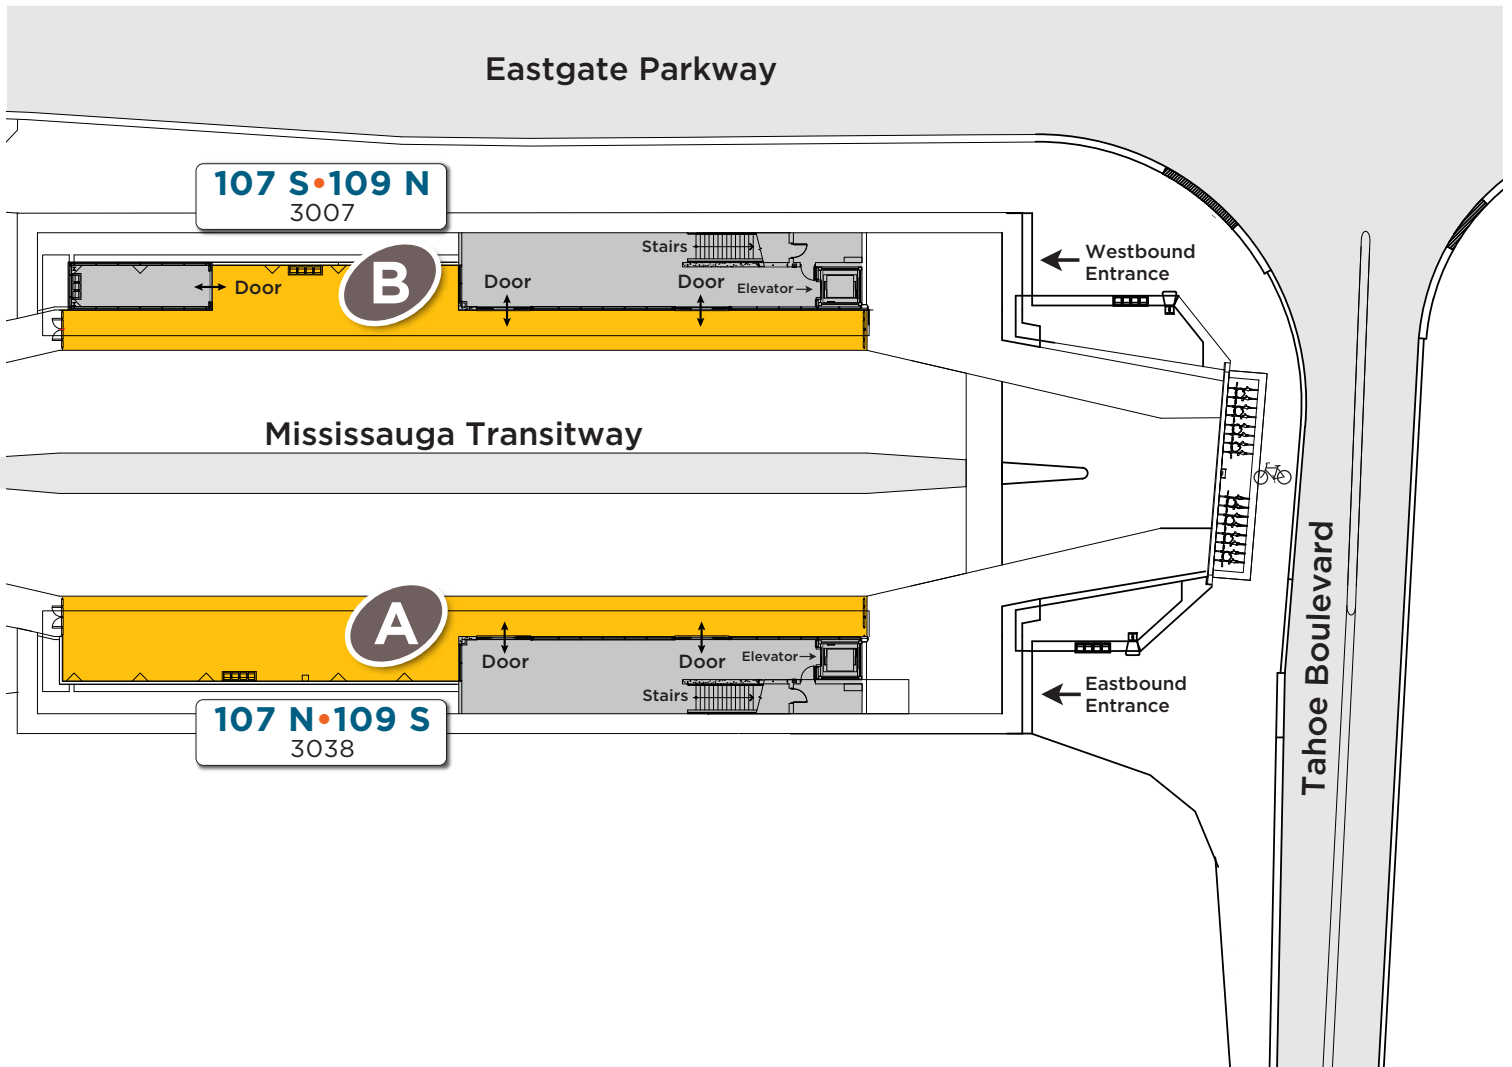

# Tahoe Station

Map not to scale

## Legend

**Express** Route # — **109 S**  
Bus stop # — **3038**

Platform Letter **A**

Platform   
Enclosed Area 

Effective: September 2, 2024