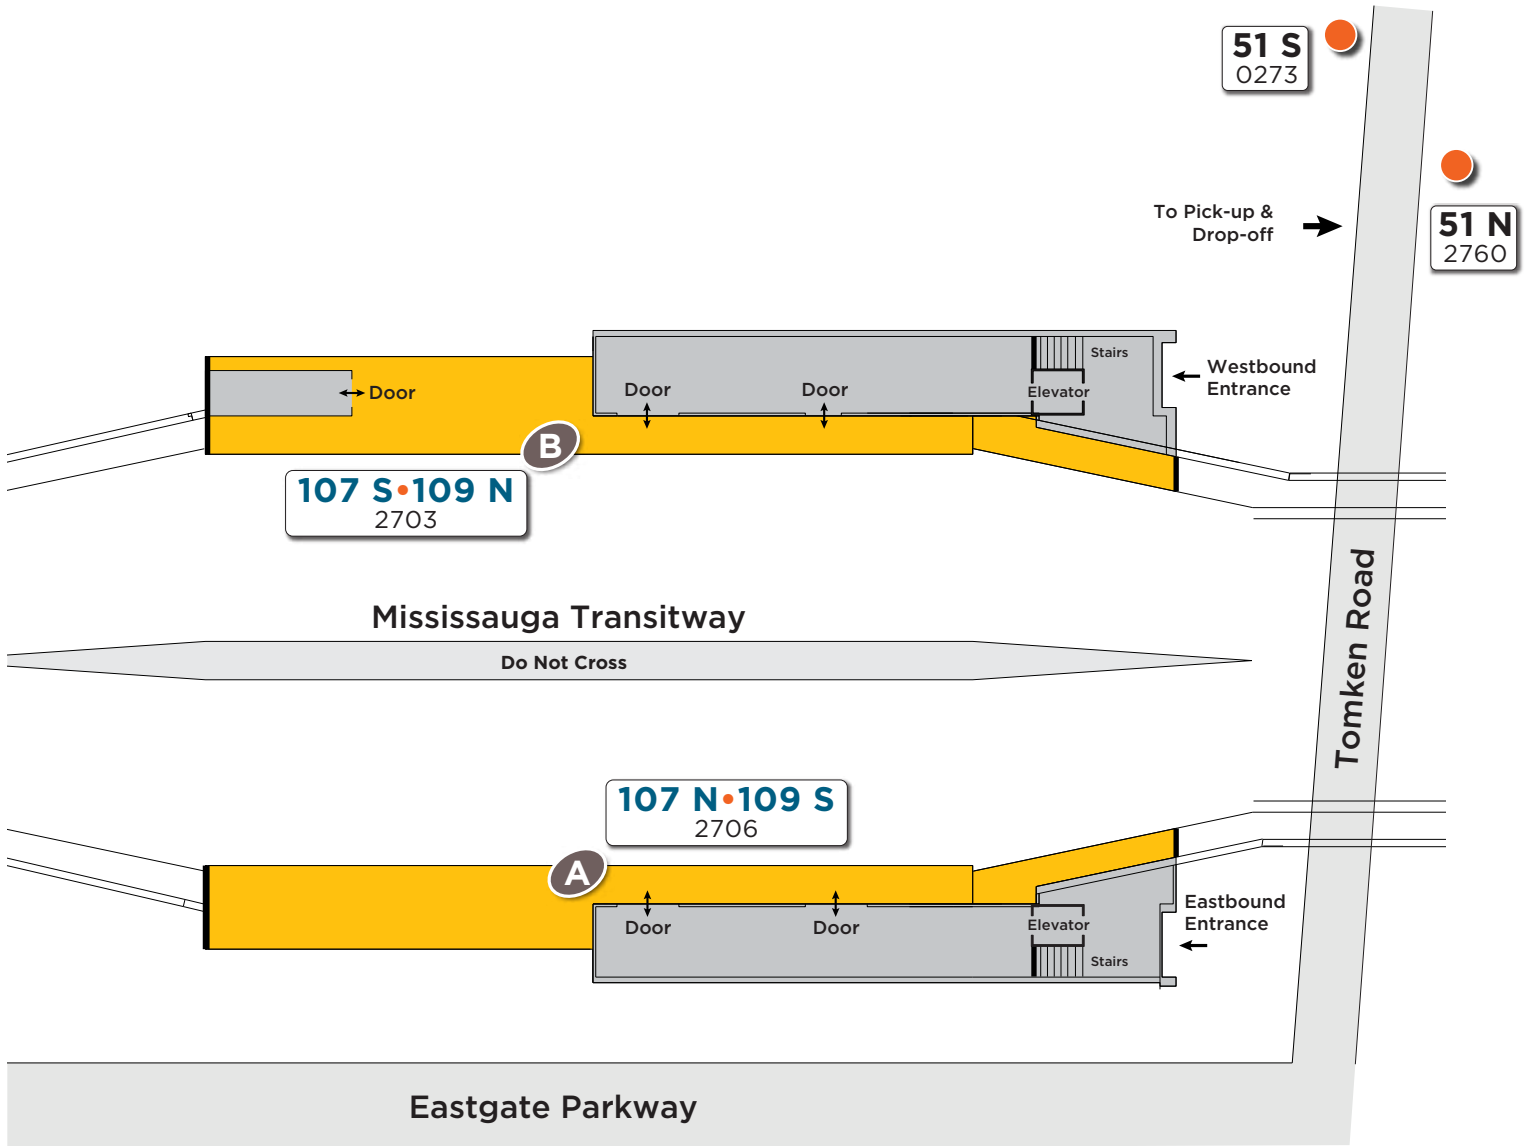

Tomken Station

Map not to scale

Legend

Express	Route # — 109 S	Platform Letter A	Platform
	Bus stop # — 2706		Enclosed Area

Effective: September 6, 2021