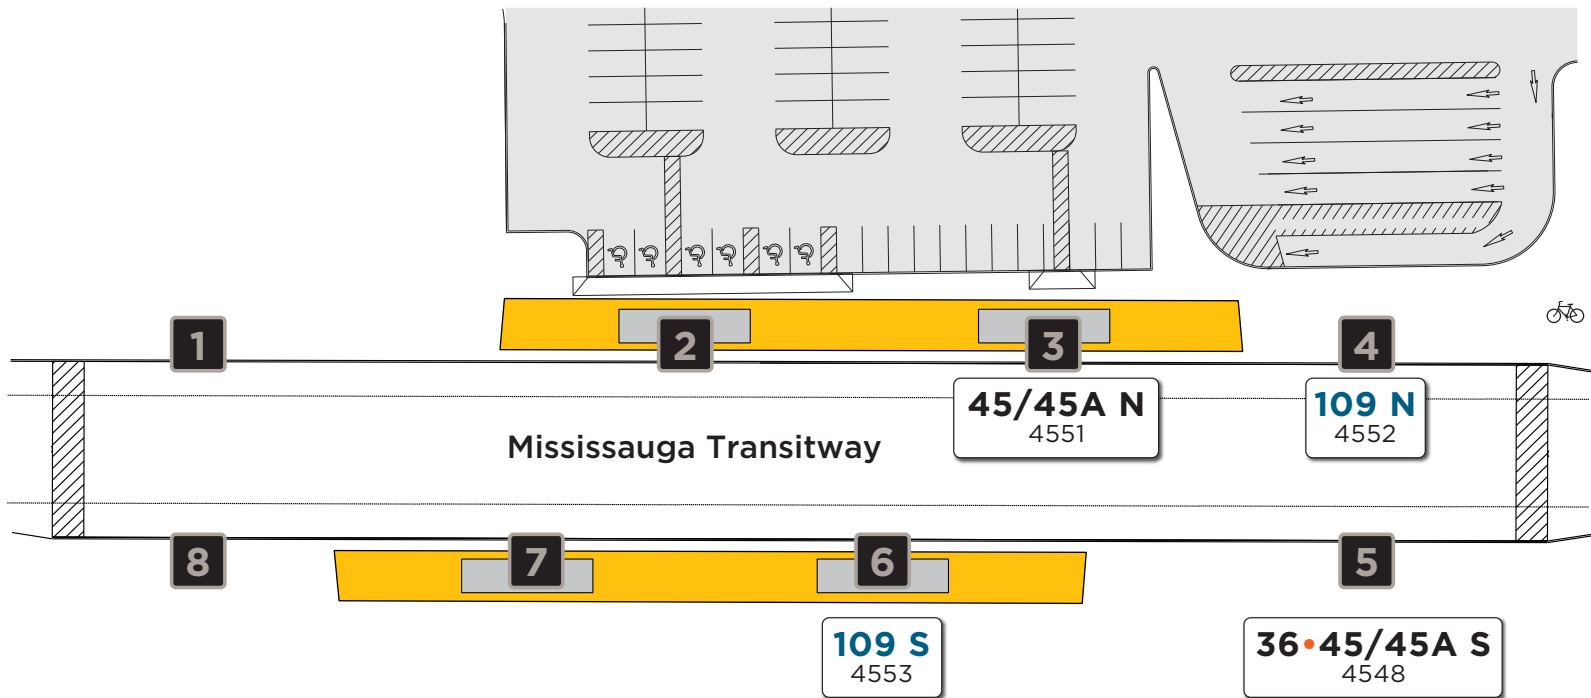

Winston Churchill Station

Map not to scale

Legend

Express Route # — **109 S**
Bus stop # — 4553

6 Platform Number

 Sheltered Platform
 Enclosed Area

Effective: September 7, 2020