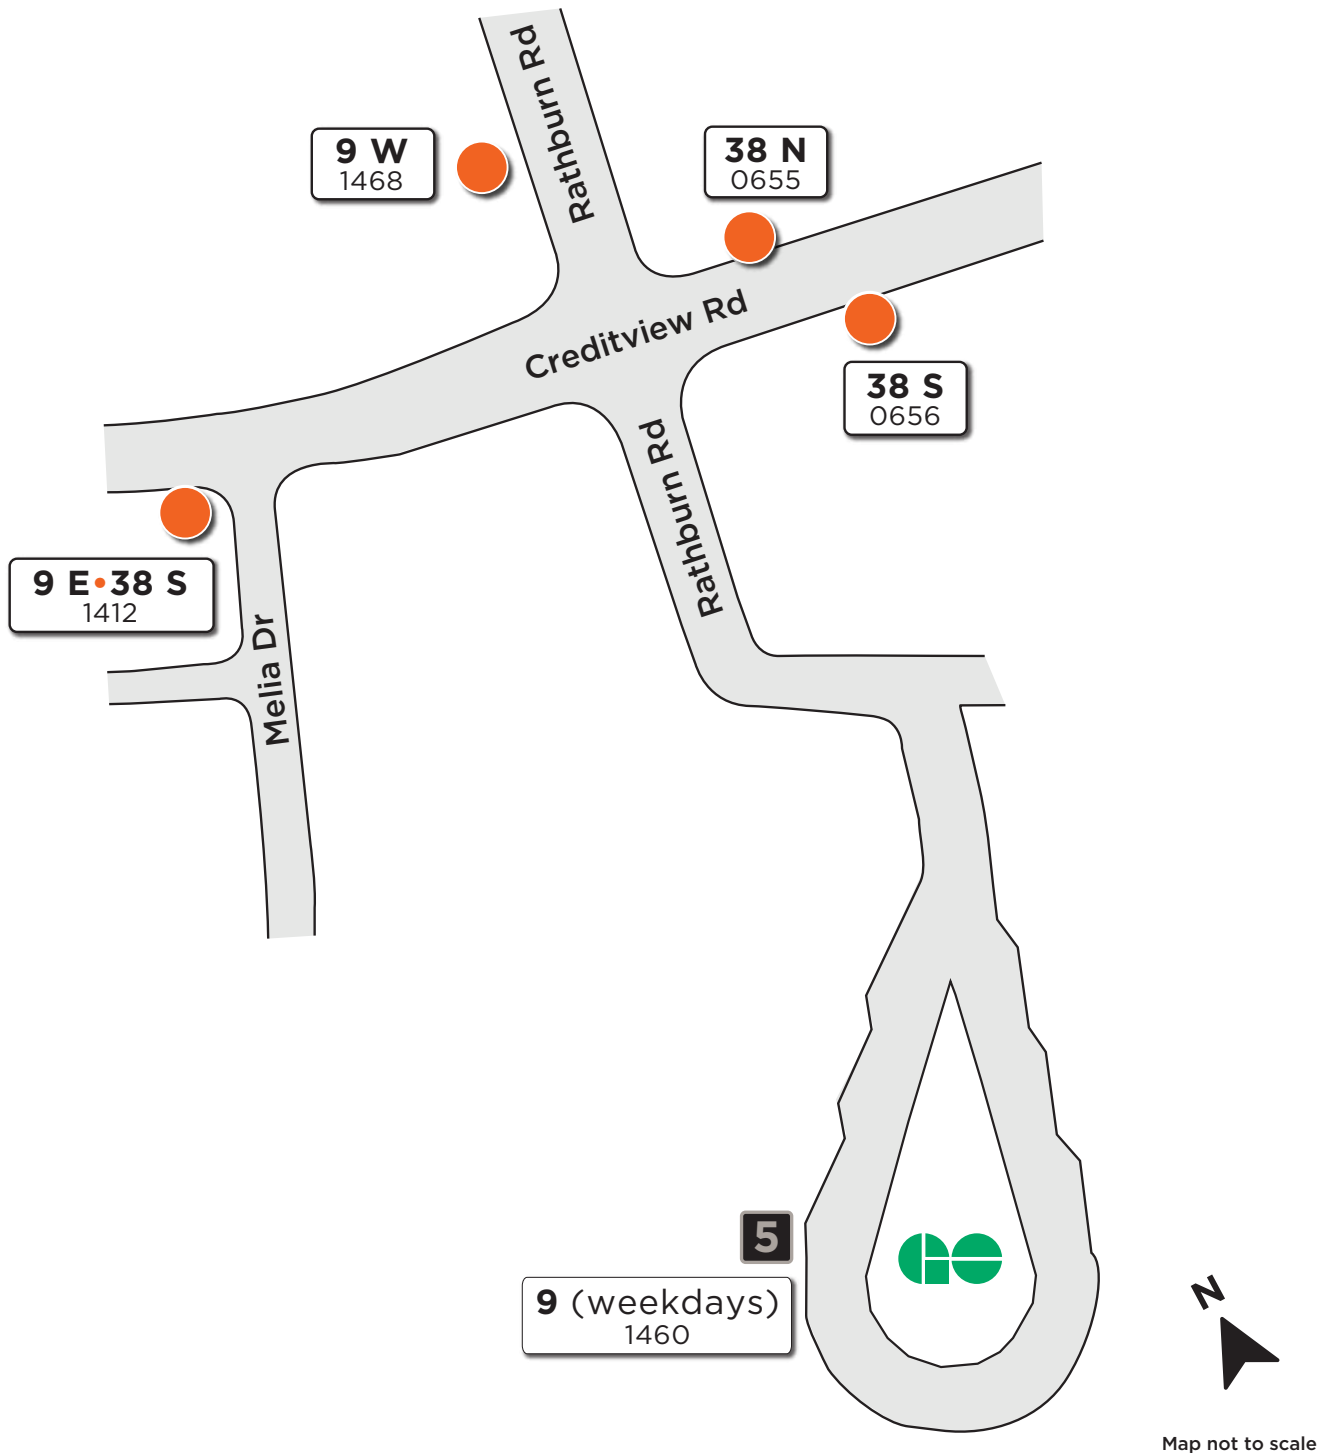

Erindale GO

Map not to scale

Legend

Local	Route # — 9	Bus Stop Marker		Platform Number	5
	Bus stop # — 1460				

Effective: September 2, 2024