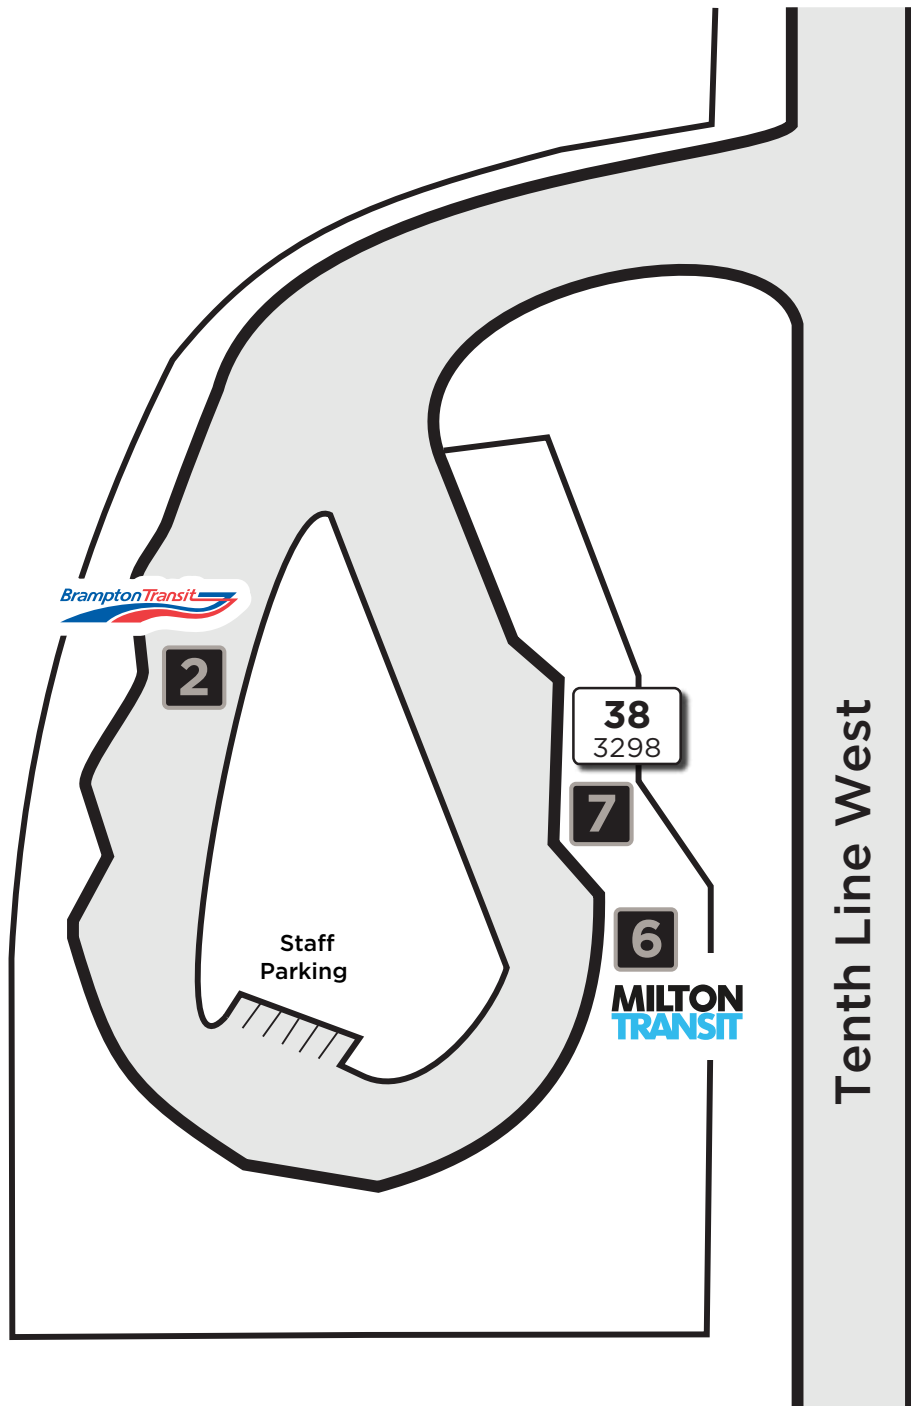

Lisgar GO

Map not to scale

Legend

Local

Route # — **38**
Bus stop # — 3298

Platform Number

7

Effective: July 1, 2024