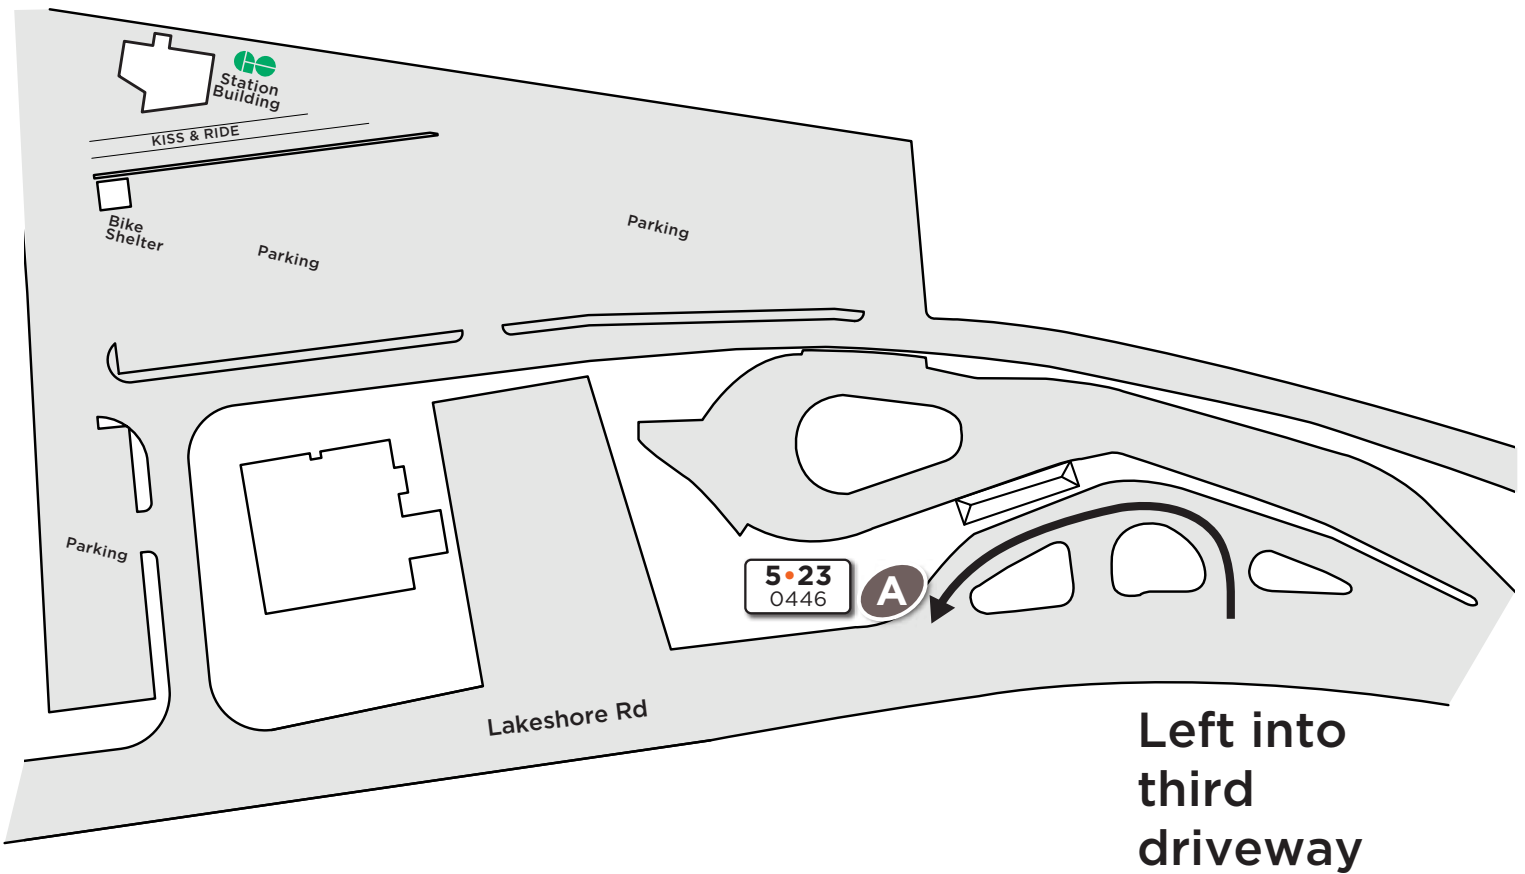

# Long Branch GO

Map not to scale

## Legend

**Local**

Route # — **23**  
Bus stop # — 0446

Platform Letter

Effective: September 4, 2017