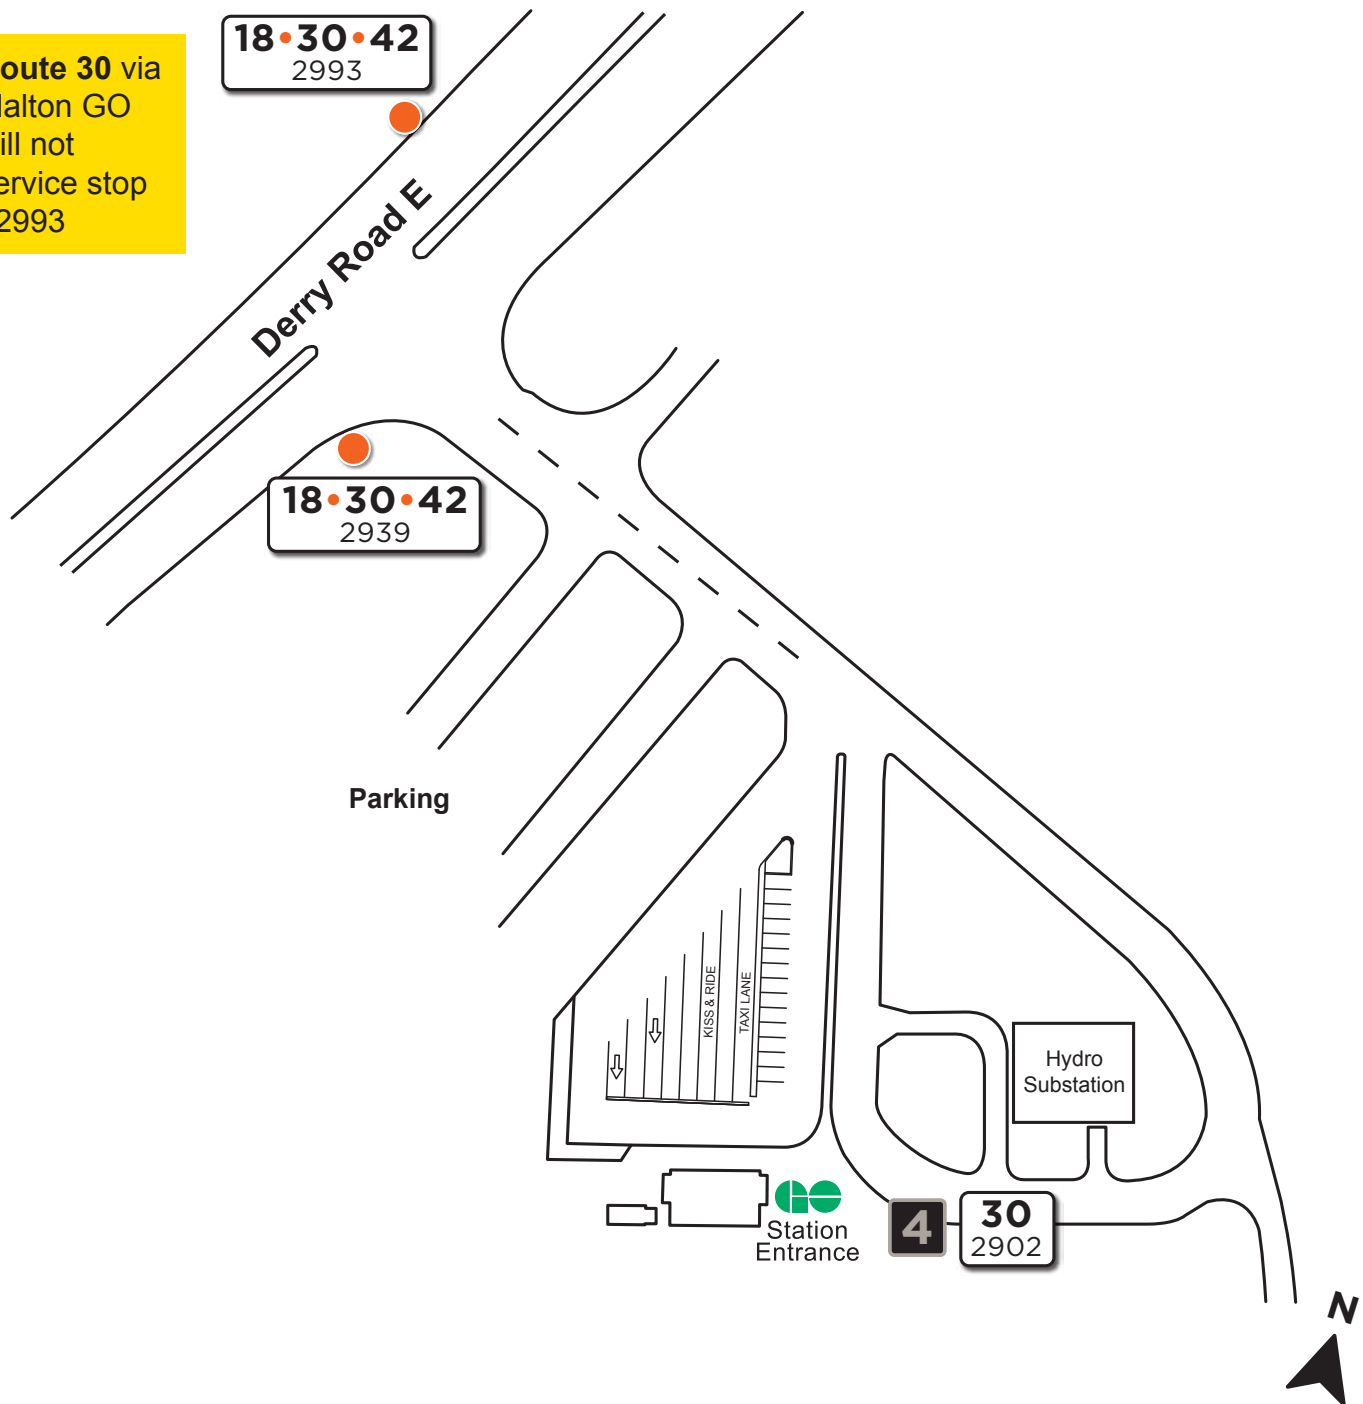

Malton GO

Route 30 via Malton GO will not service stop #2993

Map not to scale

Legend

Local

Route # **30**
Bus stop # **2902**

Bus Stop Marker

Platform Number