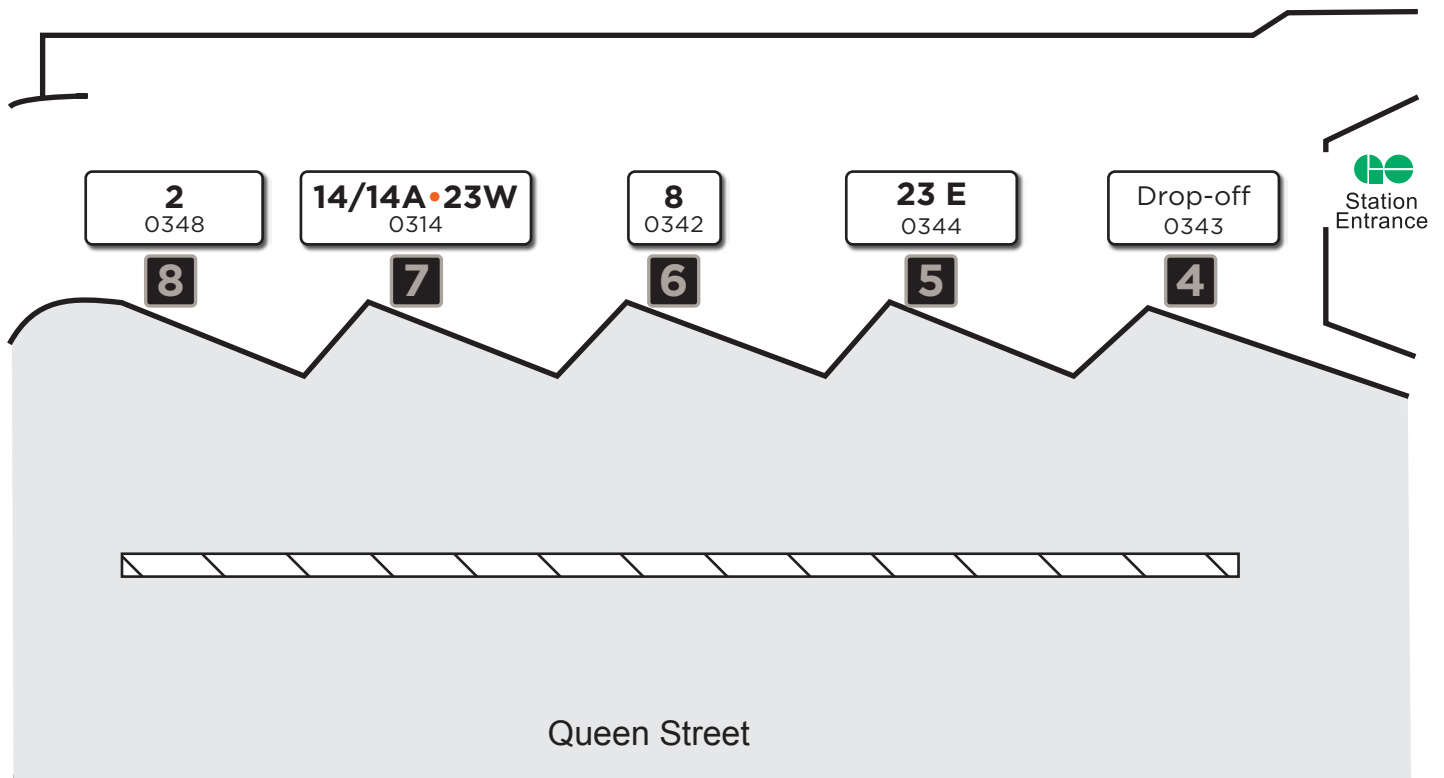

# Port Credit GO

Map not to scale

## Legend

**Local** Route # — **8**  
Bus stop # — 0342

Platform Number **6**

Effective: September 6, 2021