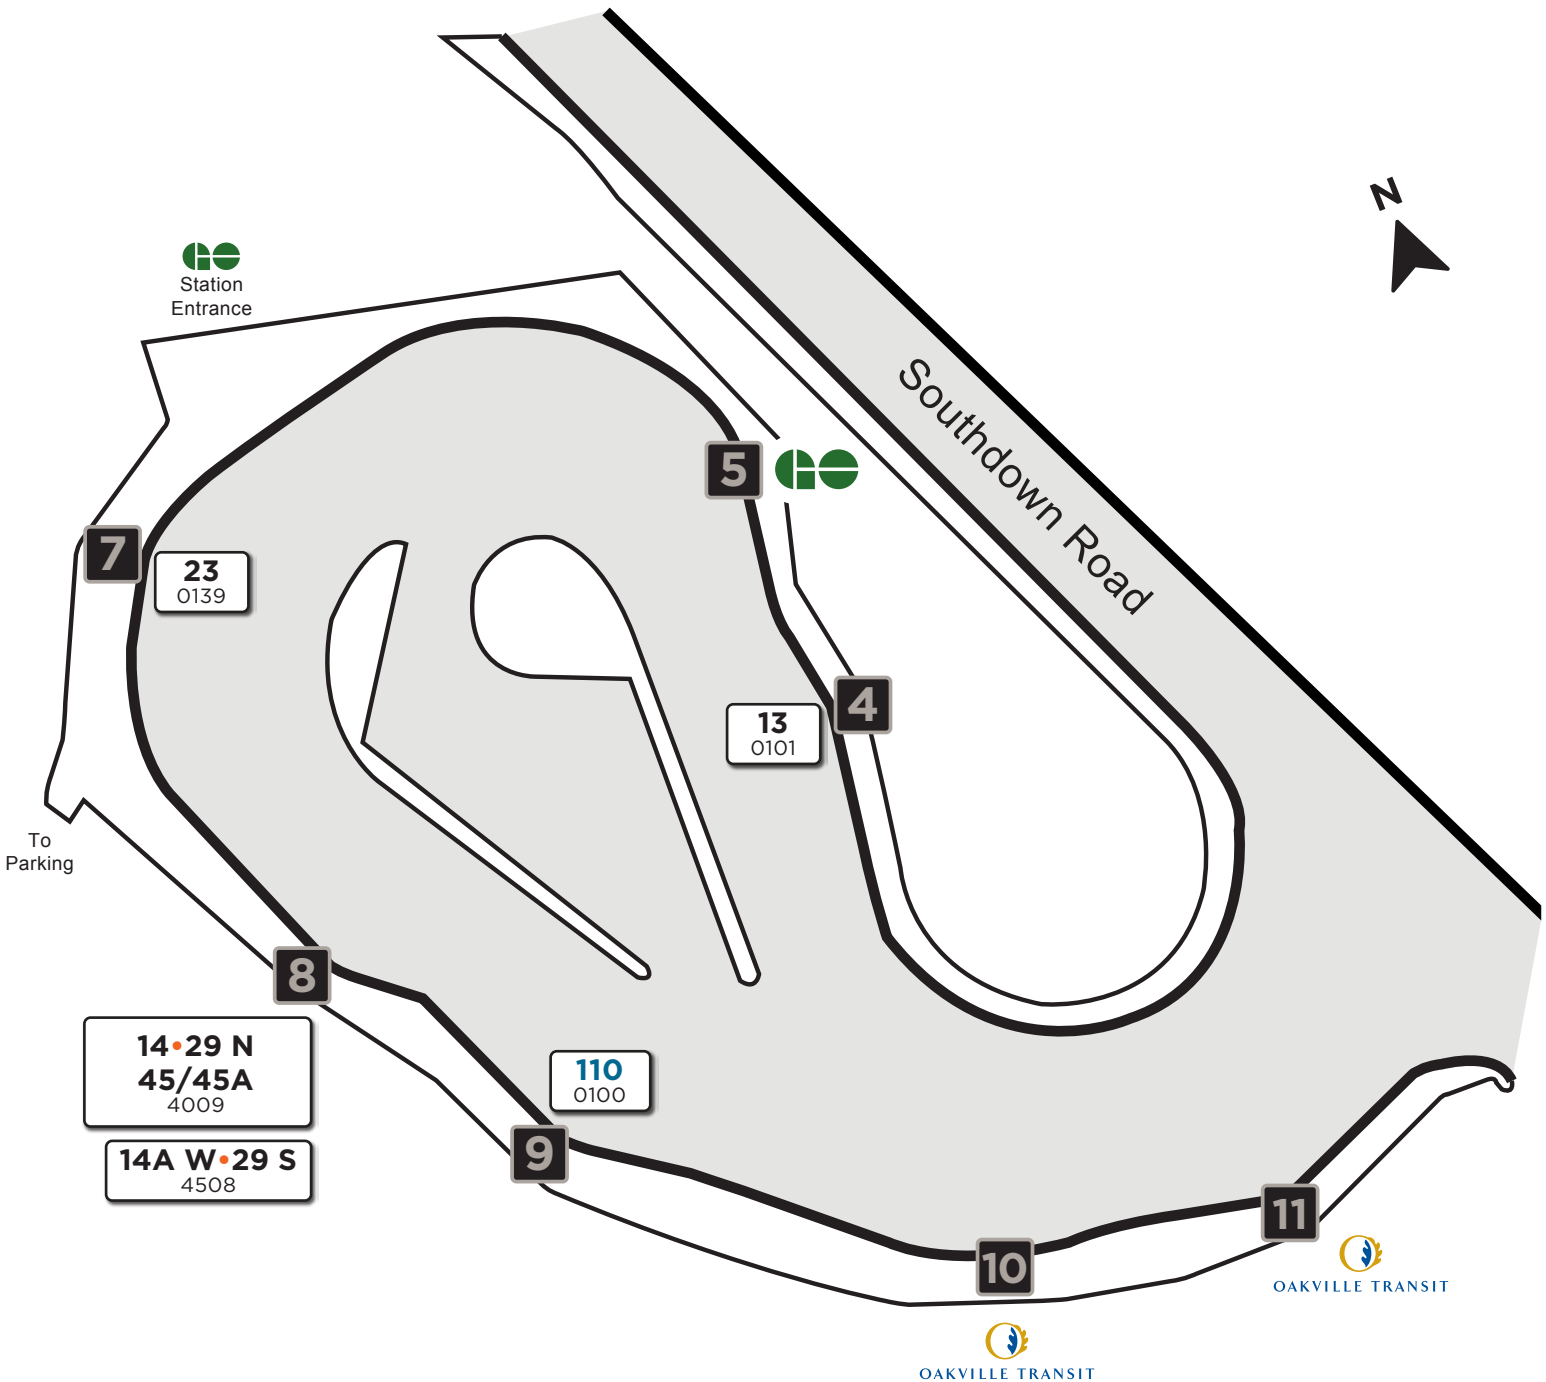

# Clarkson GO

Map not to scale

## Legend

<b>Local</b>	Route #	<b>13</b>	<b>Express</b>	Route #	<b>110</b>	Platform Number	<b>4</b>
	Bus stop #	0101		Bus stop #	0100		

Effective: May 1, 2023