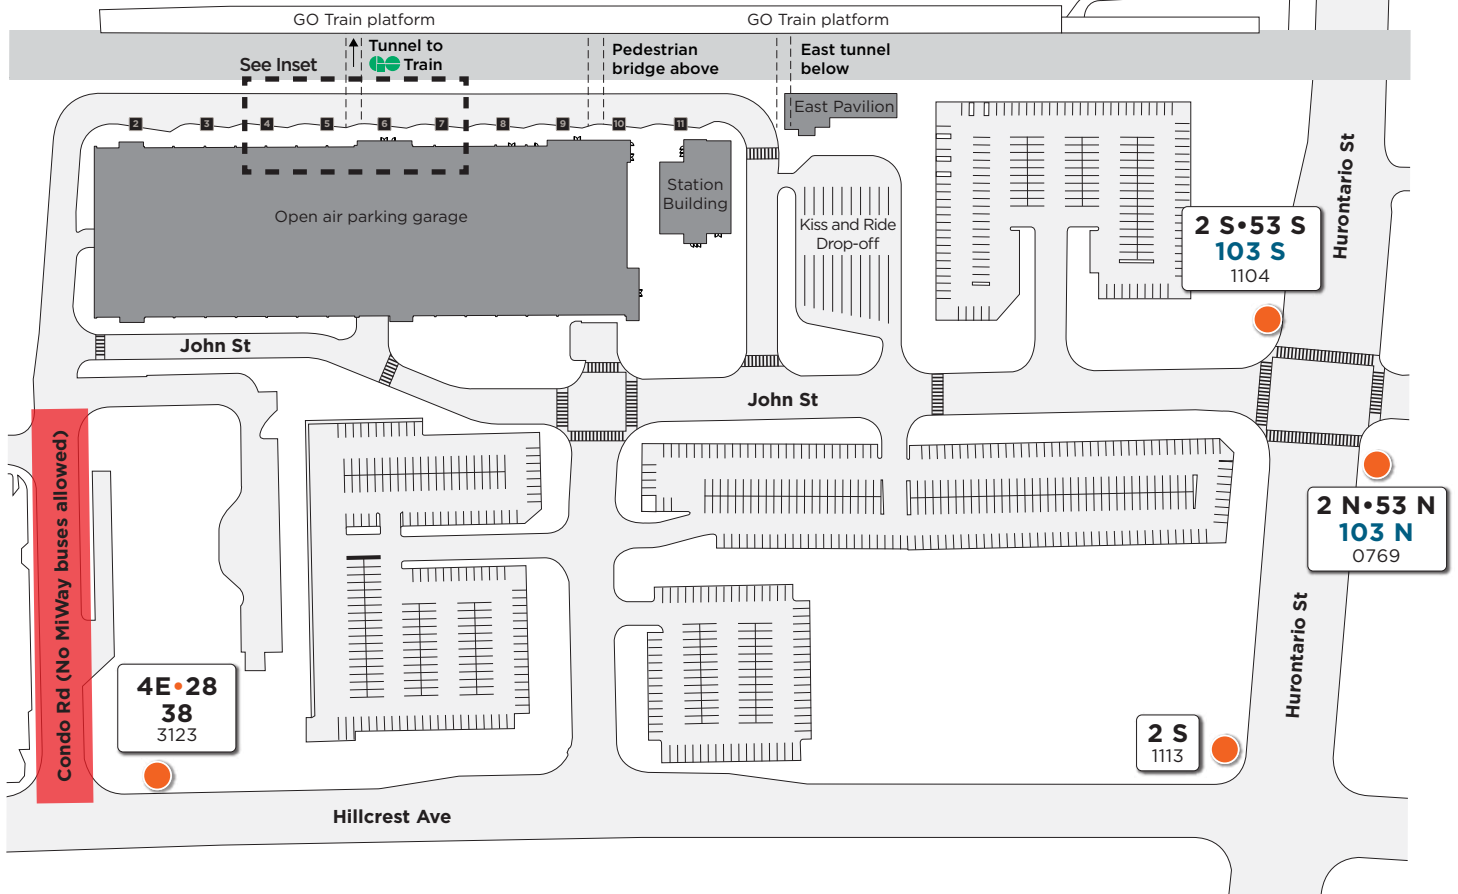

## MiWay Platforms at Cooksville GO

Map not to scale

### Legend

<b>Local</b>	Route #	<b>28</b>	<b>Express</b>	Route #	<b>103</b>	Platform Number	<b>6</b>	Bus Stop Marker	
	Bus stop #	3426		Bus stop #	1104				

Effective: July 1, 2024