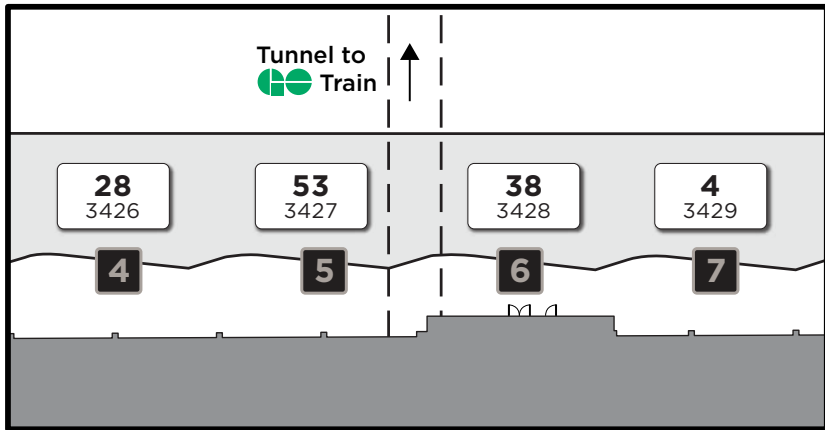

## MiWay Platforms at Cooksville GO

Map not to scale

### Legend

<b>Local</b>	Route #	<b>28</b>	<b>Express</b>	Route #	<b>103</b>	Platform Number	<b>6</b>	Bus Stop Marker	
	Bus stop #	3426		Bus stop #	1104				

Effective: July 1, 2024