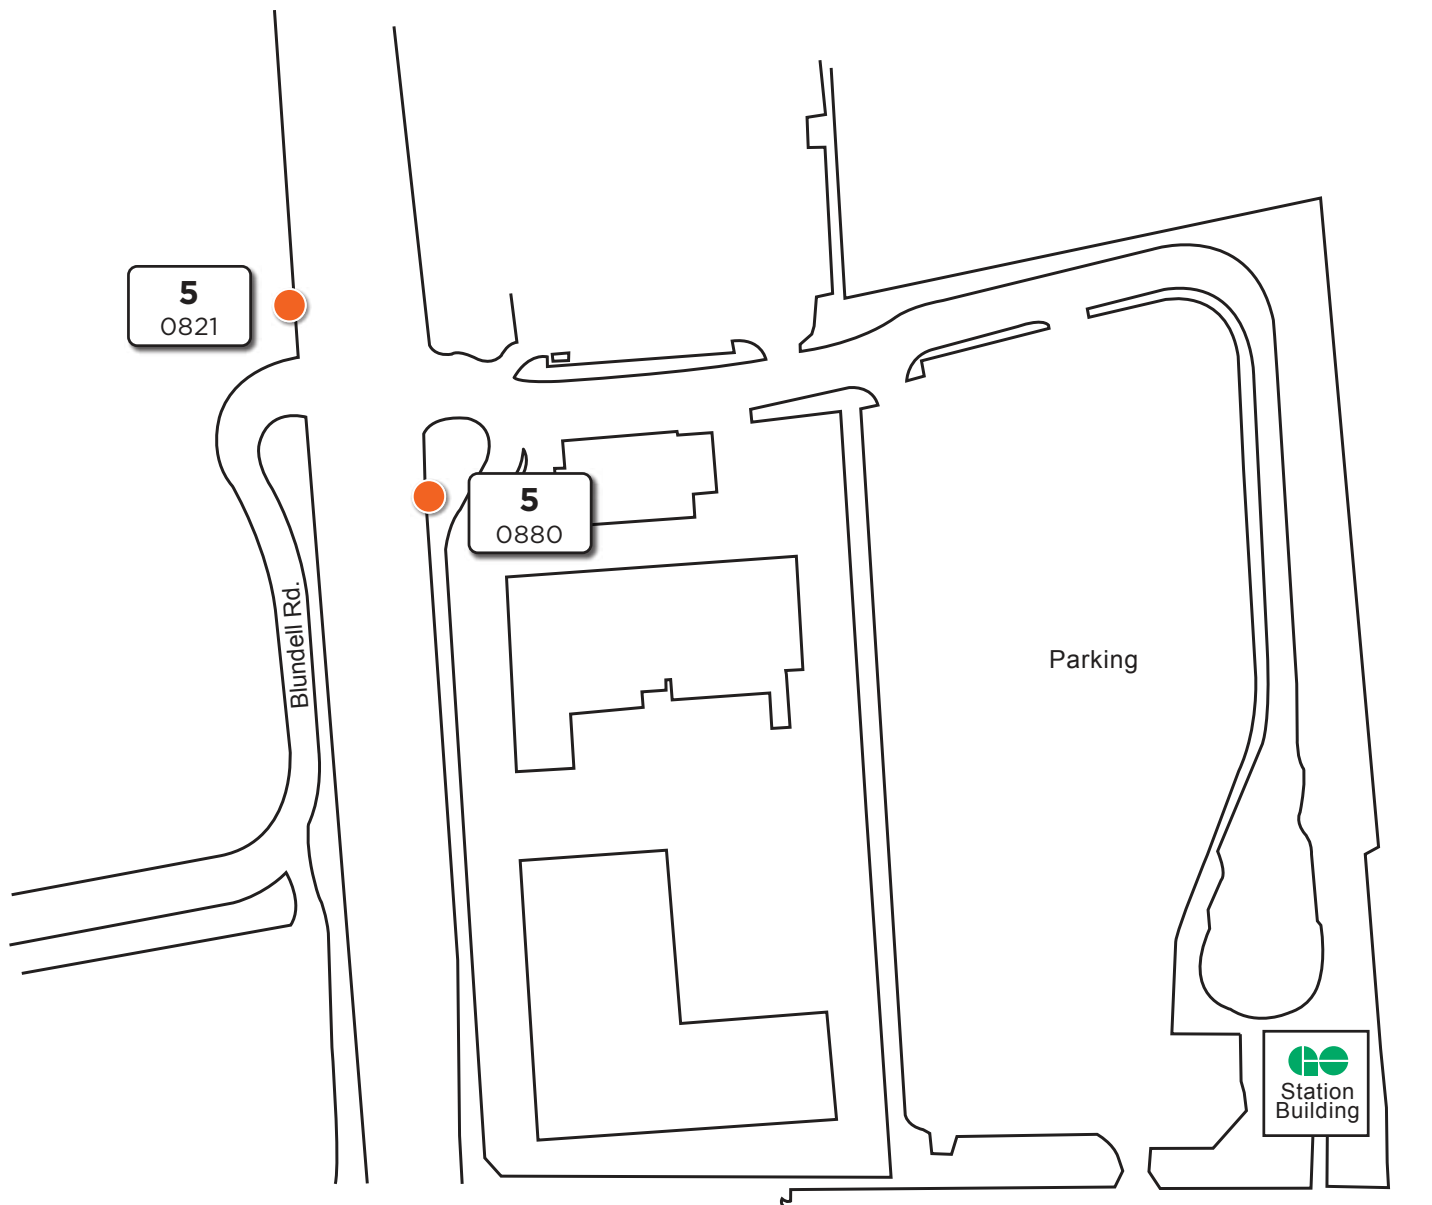

Dixie GO

Map not to scale

Legend

Local

Route # — **5**
Bus stop # — 0821

Express

Route # — **103**
Bus stop # — 1104

Platform Number

6

Bus Stop Marker

Effective: September 6, 2021