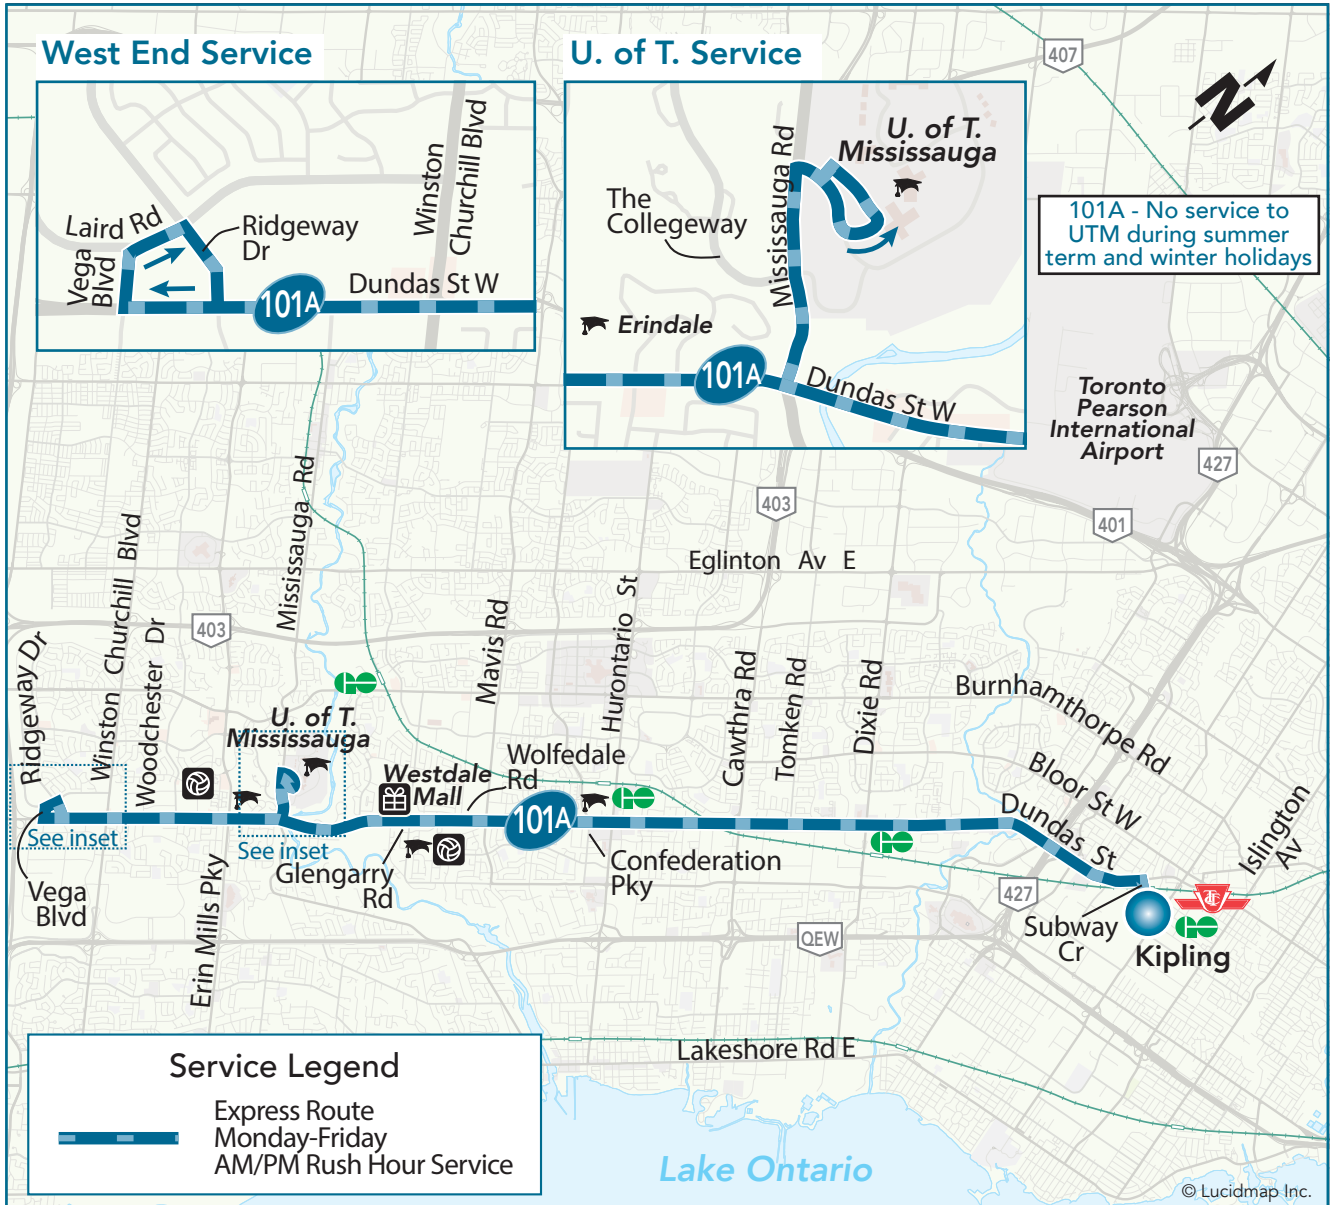

101A

Dundas Express

Express Route
Monday to Friday

Eastbound to Kipling Bus Terminal
Westbound to Ridgeway Dr

Legend

- Terminal
- TTC Subway Station
- Library
- Transitway Station
- GO Train Station
- Community Centre
- High School, University or College
- Hospital
- Shopping Centre