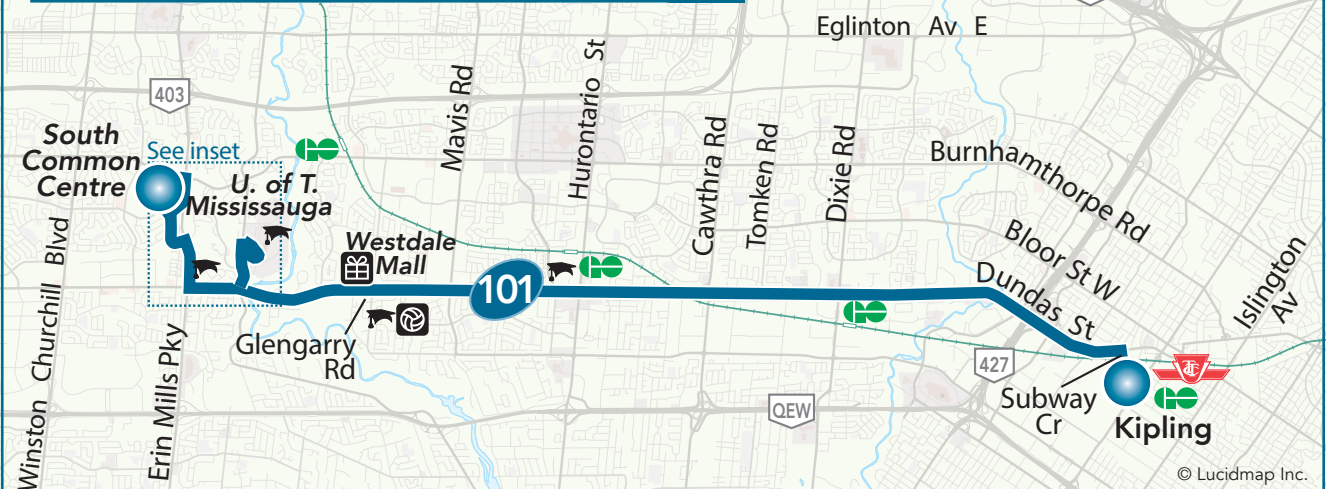

101

Dundas Express

Express Route
Monday to Saturday

Eastbound to Kipling Bus Terminal
Westbound to South Common Centre

South Common & U. of T. Service

Service Legend

- Express Route
- Monday-Saturday
- All Day Service

Legend

- | | | |
|------------------------------------|--------------------|------------------|
| Terminal | TTC Subway Station | Library |
| Transitway Station | GO Train Station | Community Centre |
| High School, University or College | Hospital | Shopping Centre |