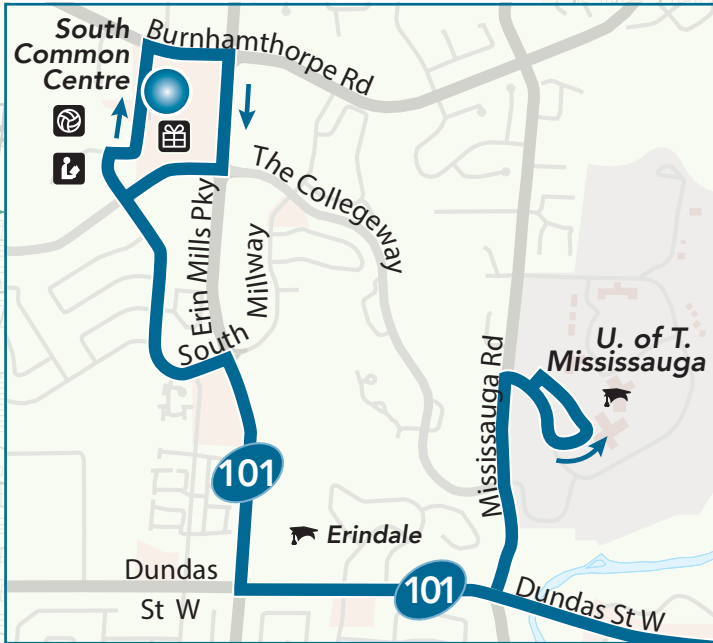

101

Dundas Express

Express Route
Monday to Saturday

Eastbound to Kipling Bus Terminal
Westbound to South Common Centre

South Common & U. of T. Service

Service Legend

- Express Route
- Monday-Saturday
- All Day Service

Legend

- | | | |
|------------------------------------|--------------------|------------------|
| Terminal | TTC Subway Station | Library |
| Transitway Station | GO Train Station | Community Centre |
| High School, University or College | Hospital | Shopping Centre |