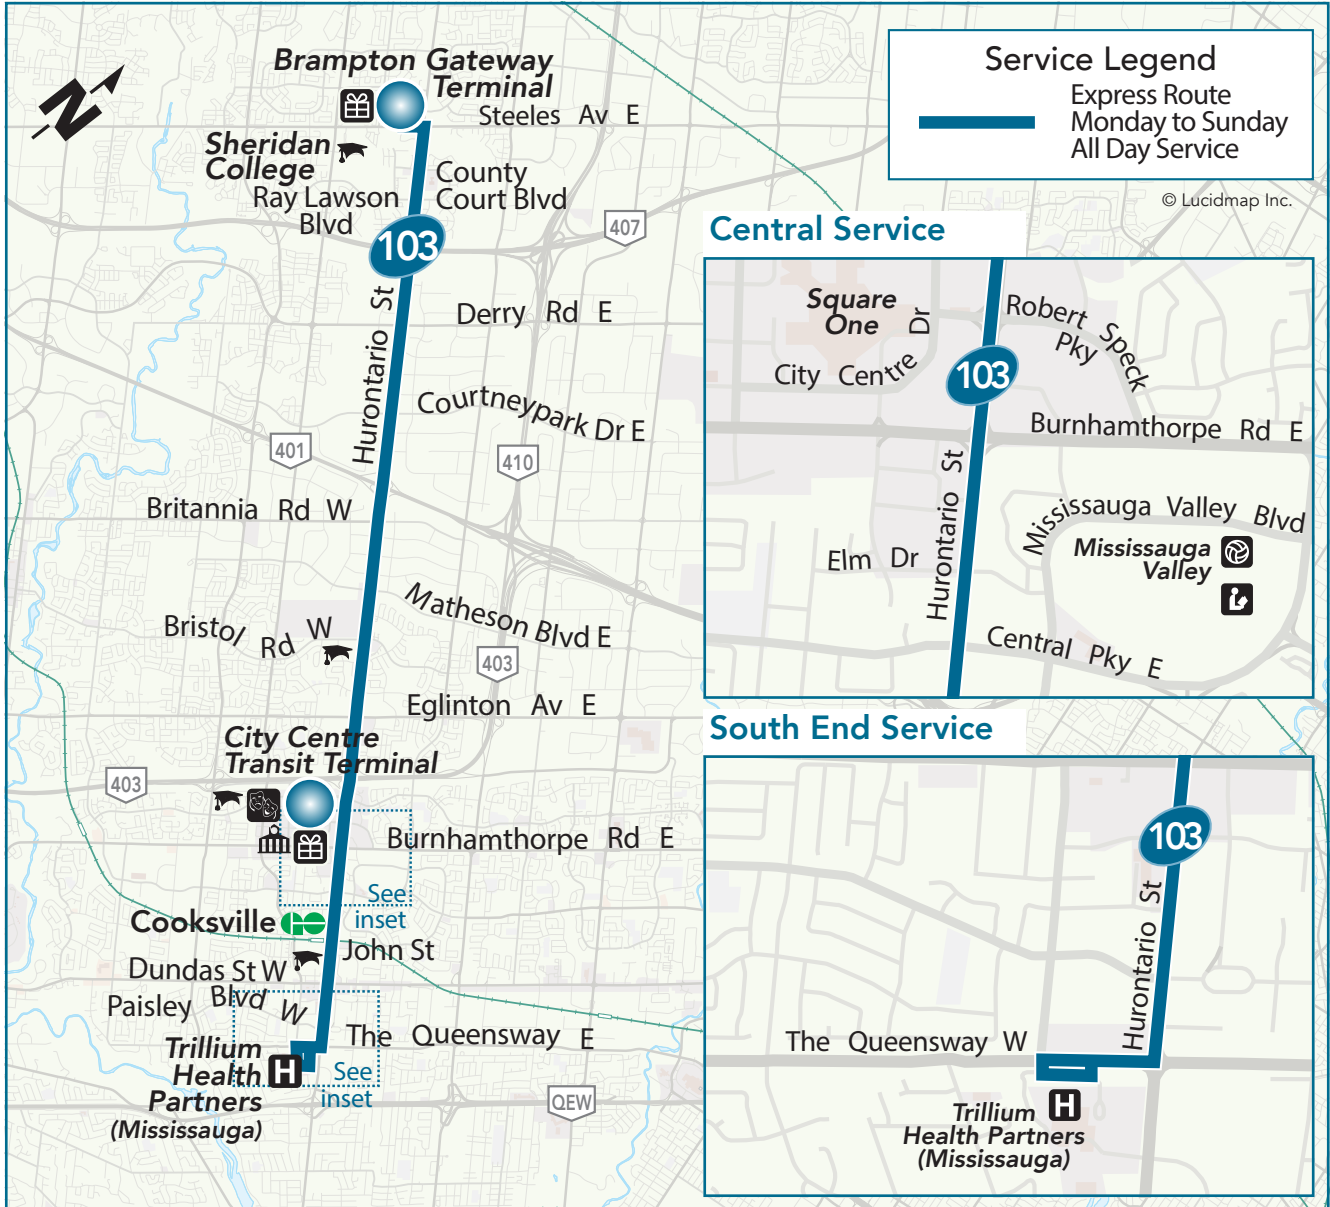

103

Hurontario Express

Express Route
Monday to Sunday

Northbound to Brampton Gateway Terminal
Southbound to Trillium Health Centre (Mississauga)

Legend

- | | | |
|------------------------------------|--------------------|------------------|
| Terminal | TTC Subway Station | Library |
| Transitway Station | GO Train Station | Community Centre |
| High School, University or College | Hospital | Shopping Centre |