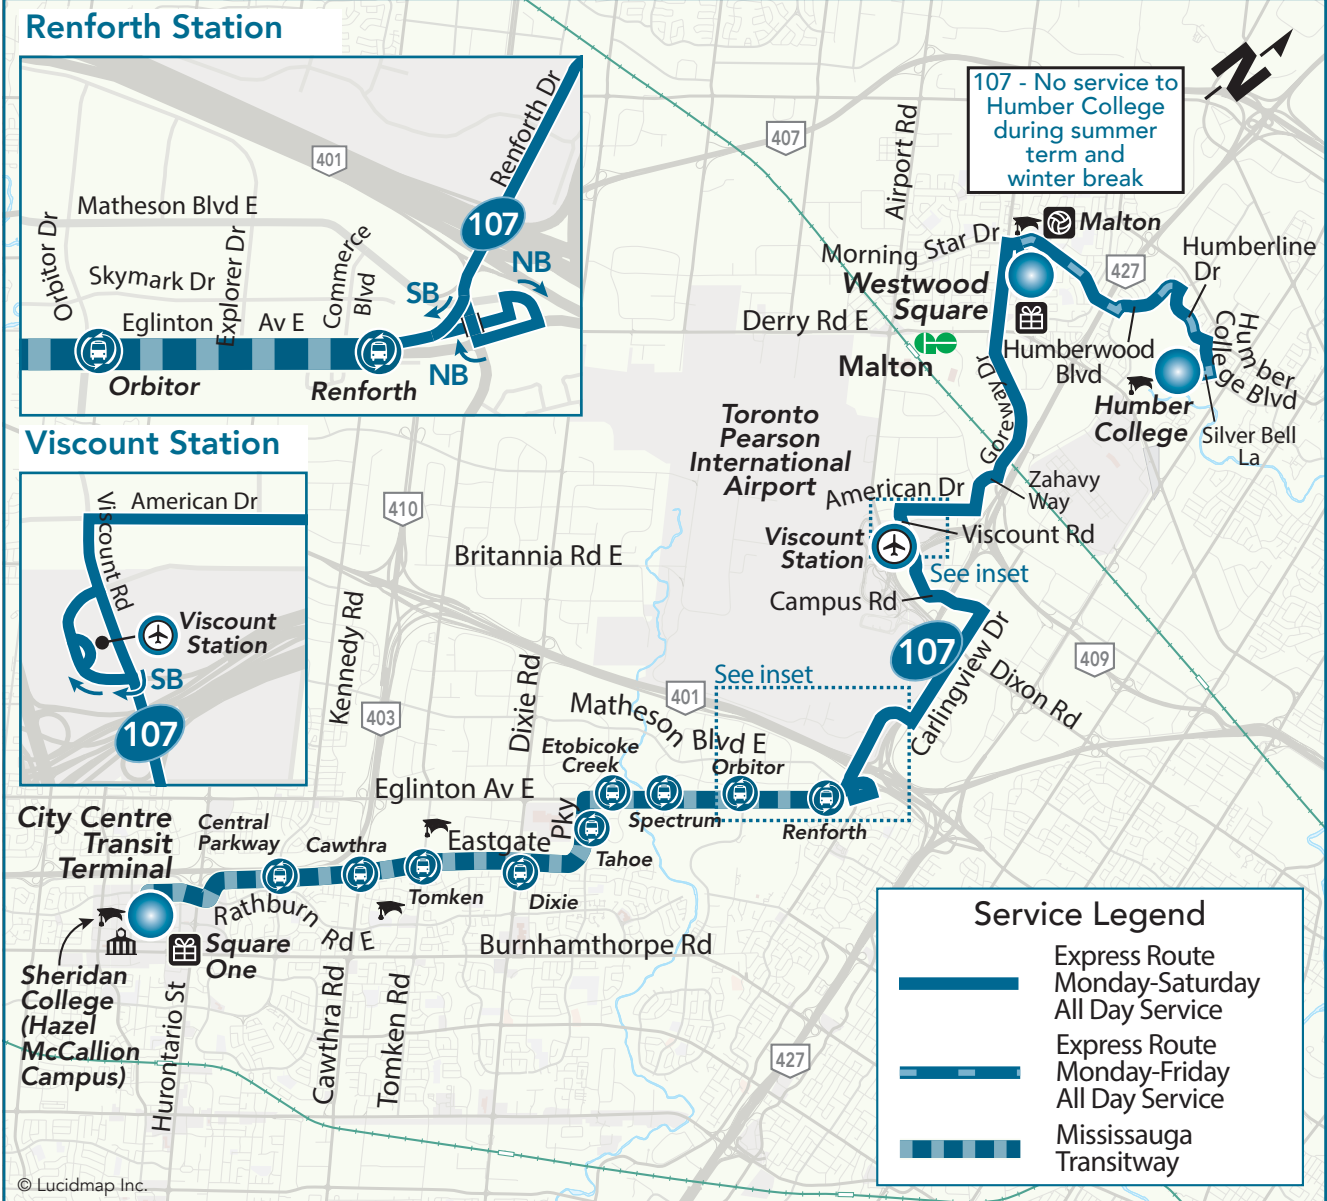

107

Malton Express

Express Route
Monday to Saturday

Northbound to Westwood Square/Humber College
Southbound to City Centre Transit Terminal

Legend					
	Terminal		TTC Subway Station		Library
	Transitway Station		GO Train Station		Community Centre
	High School, University or College		Hospital		Shopping Centre