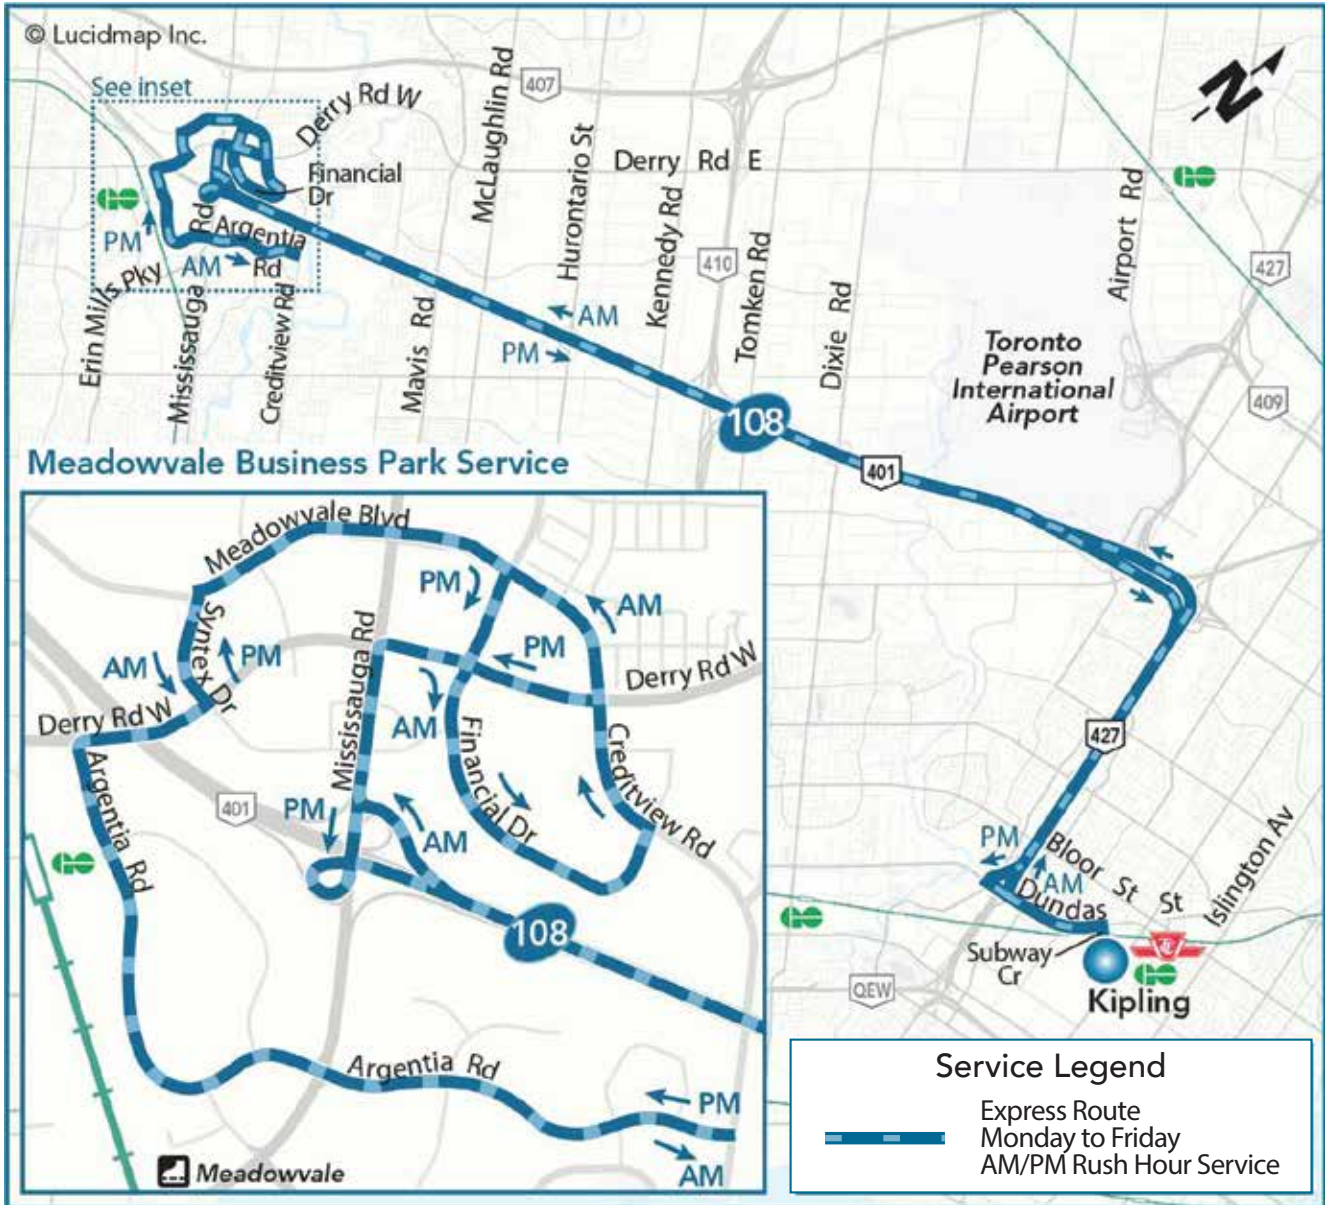

108

Financial Express

Express Route
Monday to Friday

Northbound to Argentia Rd
Southbound to Kipling Bus Terminal

Legend

- Terminal
- Transitway Station
- High School, University or College
- TTC Subway Station
- GO Train Station
- Hospital
- Library
- Community Centre
- Shopping Centre