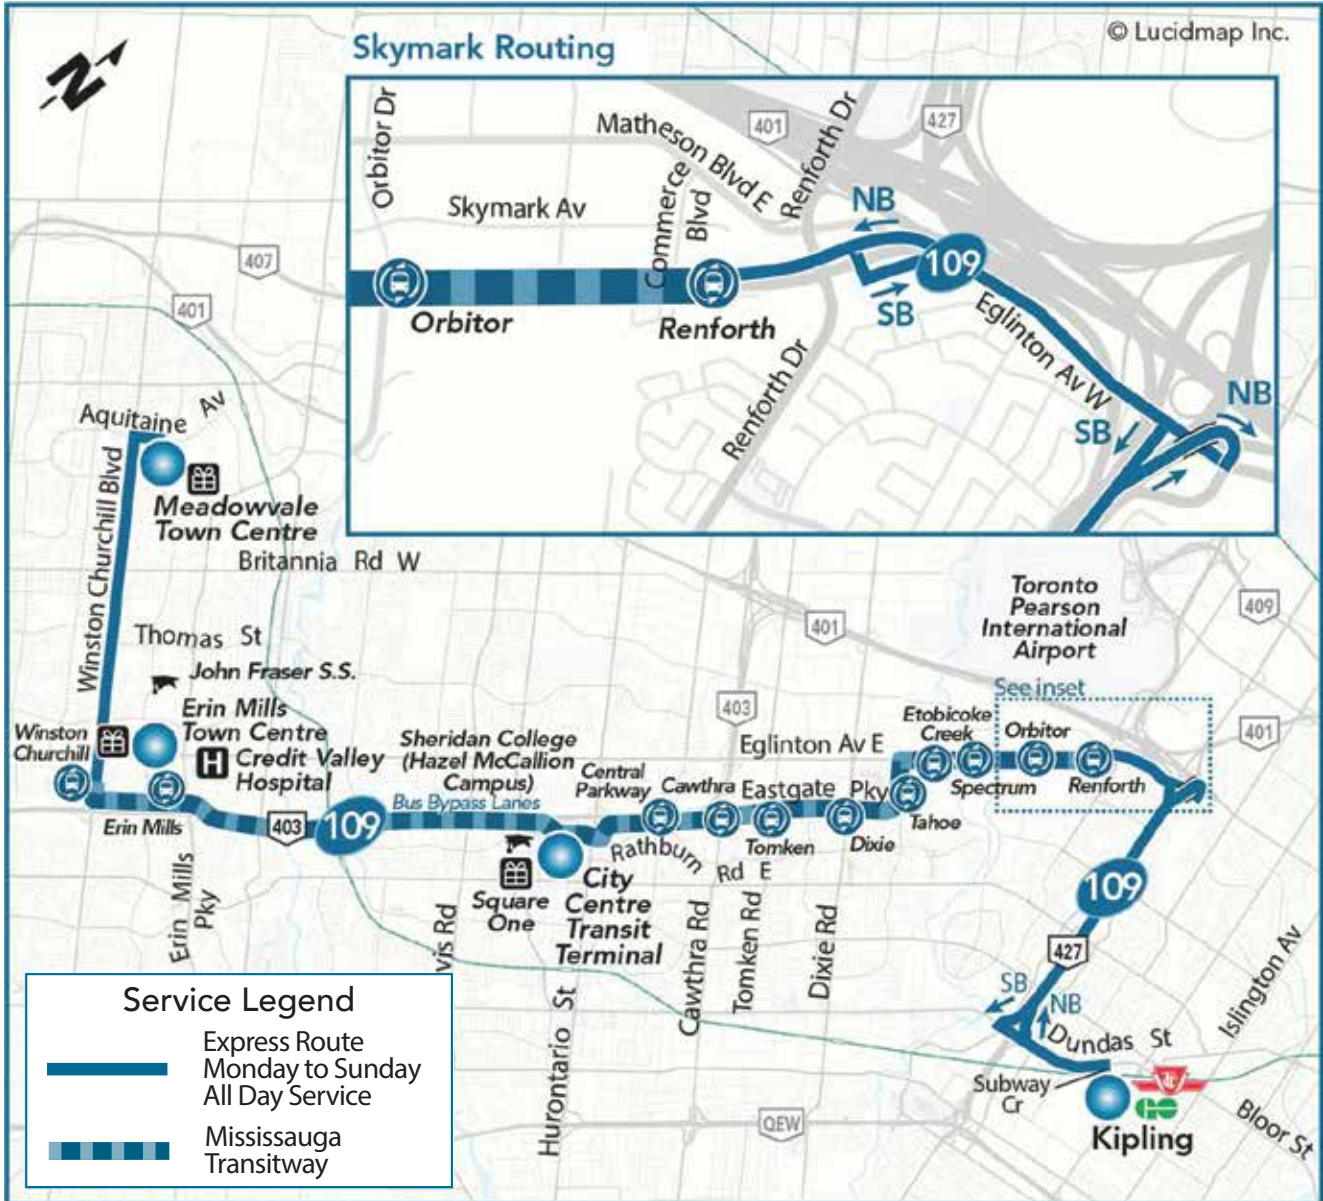

109

Meadowvale Express

Express Route
Monday to Sunday

Northbound to Meadowvale Town Centre
Southbound to Kipling Bus Terminal

Legend

- | | | |
|------------------------------------|--------------------|------------------|
| Terminal | TTC Subway Station | Library |
| Transitway Station | GO Train Station | Community Centre |
| High School, University or College | Hospital | Shopping Centre |