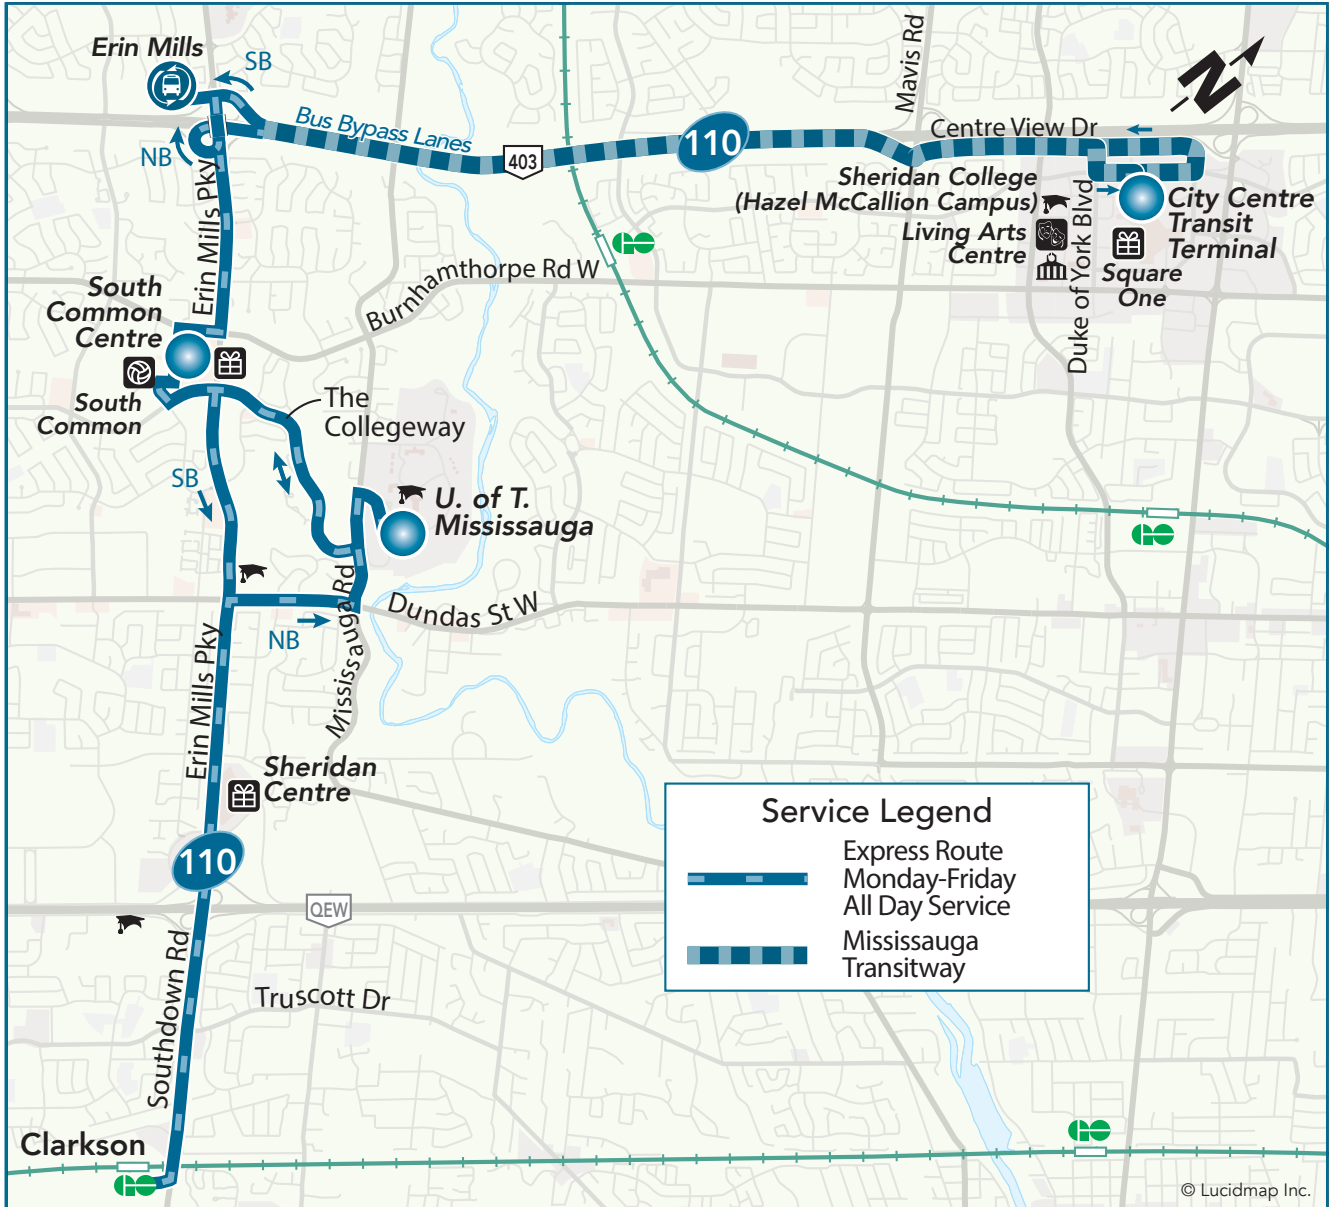

# 110

**Express Route**  
**Monday to Friday**

# University Express

**Northbound** to City Centre Transit Terminal  
**Southbound** to Clarkson GO Station

Legend					
	Terminal		TTC Subway Station		Library
	Transitway Station		GO Train Station		Community Centre
	High School, University or College		Hospital		Shopping Centre