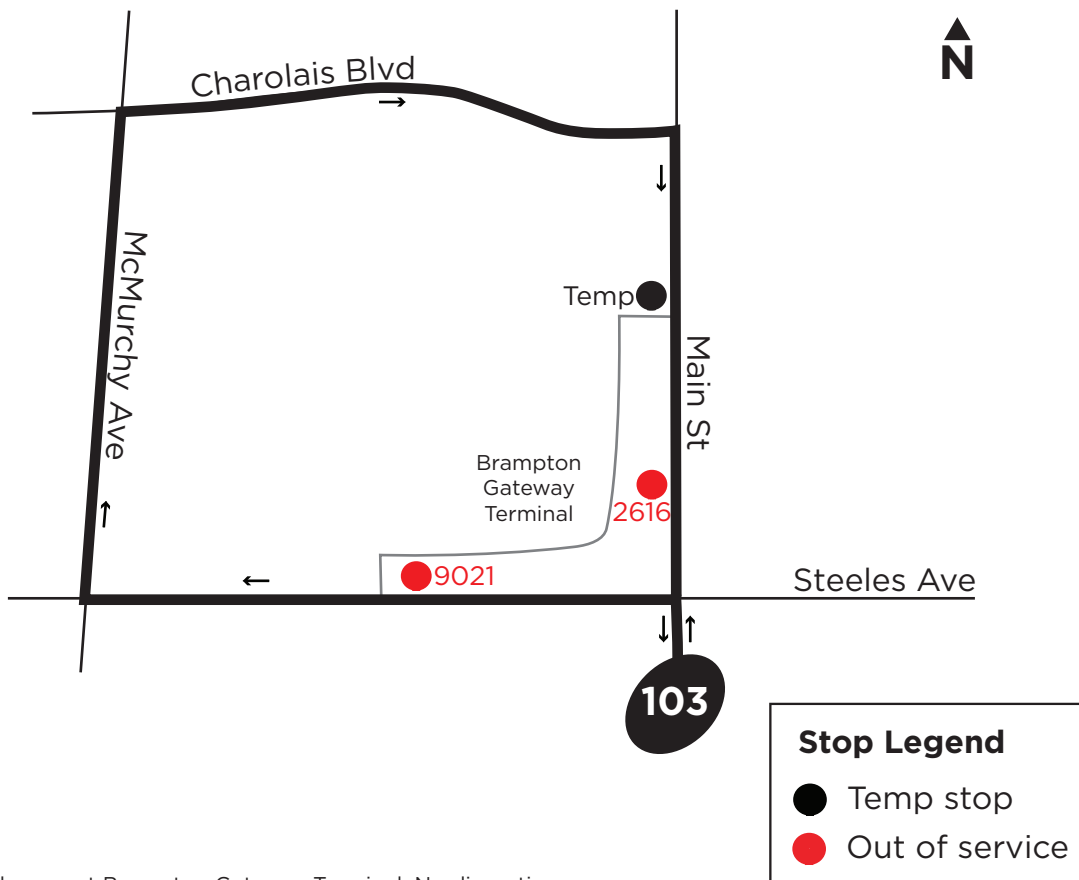

Service Update

Effective immediately until further notice

Due to a Brampton Transit labour disruption affecting access to Brampton Gateway Terminal, customers can access MiWay route 103 at a temporary stop on Main St

Brampton Gateway Terminal Labour Disruption

Routes Impacted: 103 north/south

Operator washroom at Brampton Gateway Terminal: No disruption