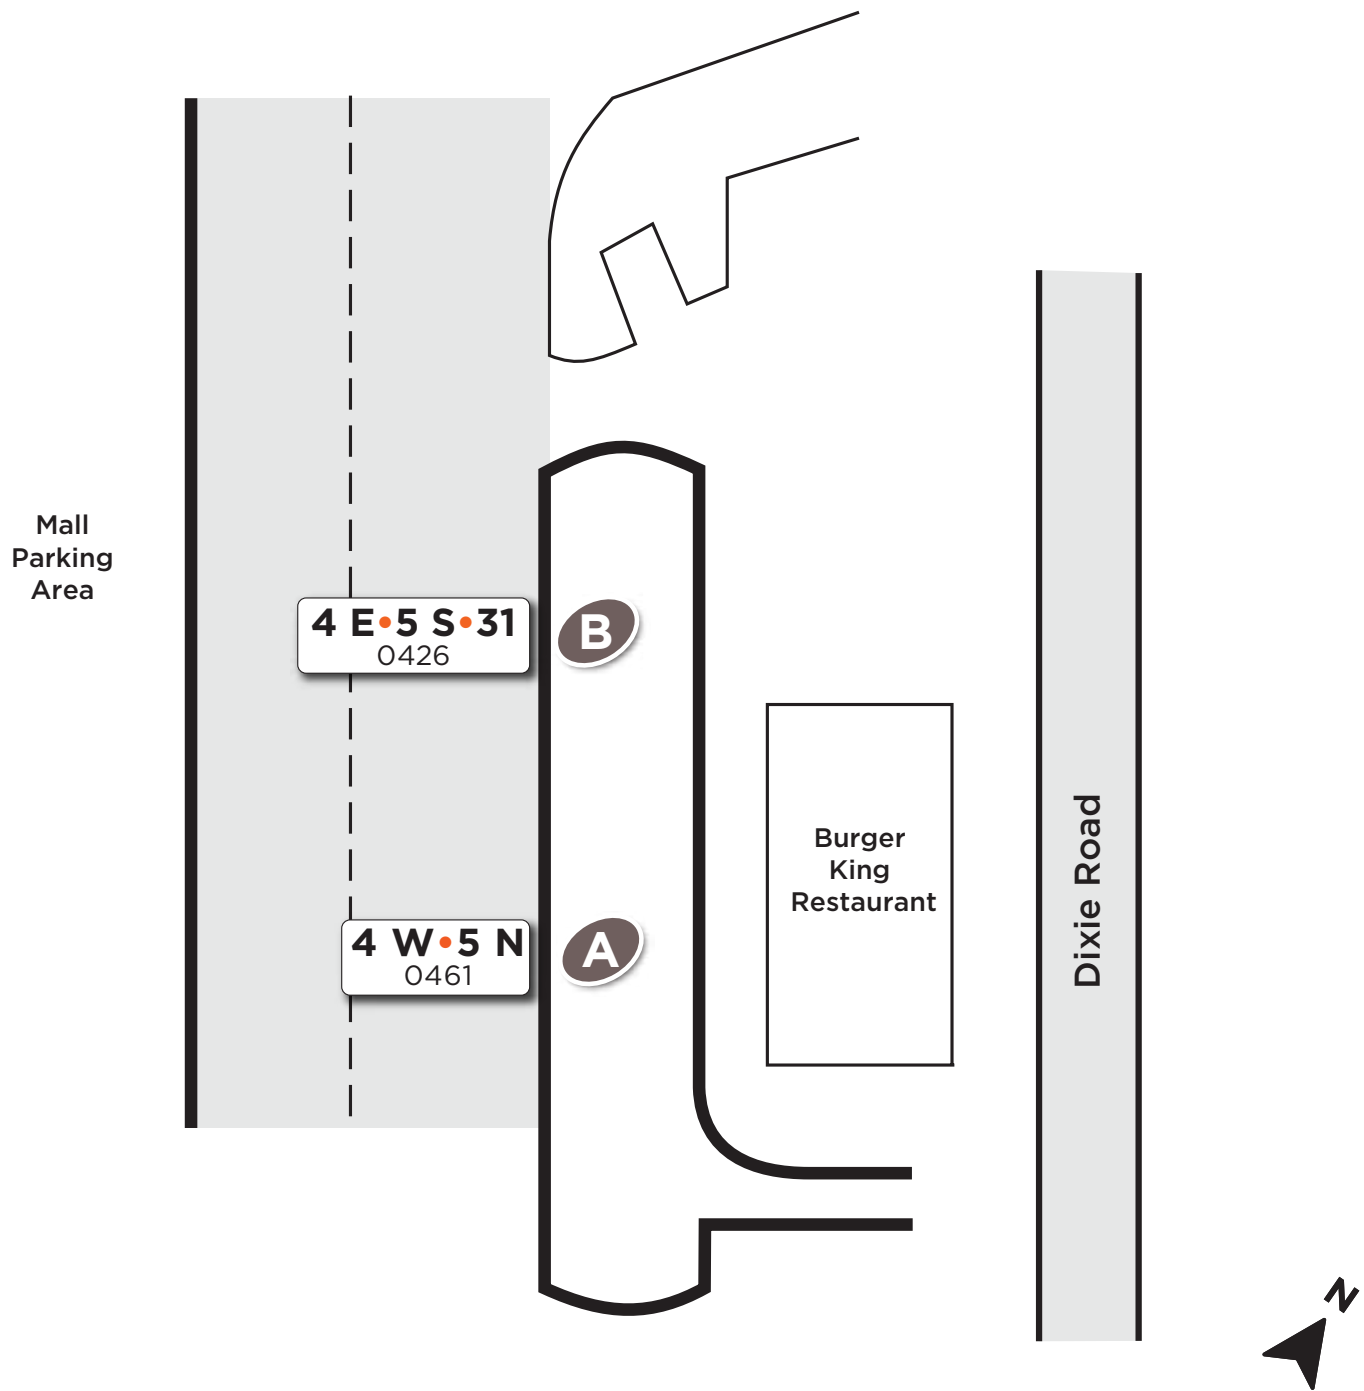

# Dixie Outlet Mall

Map not to scale

## Legend

**Local**

Route # — **4 E**  
Bus stop # — 0426

Platform Letter

**B**

Effective: December 23, 2024